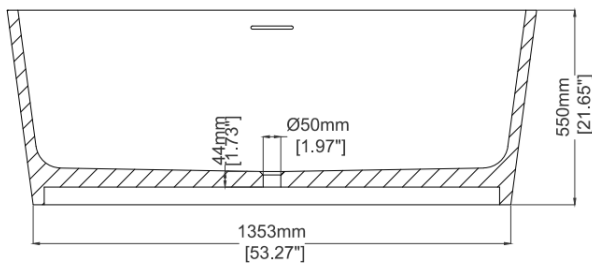

Soho

Freestanding bath

H30401

1500 x 800 x 550 mm

59.06 x 31.50 x 21.65 inches

Available in various reconstituted stone colours.

Please order Chrome / MarbleForm™ pop up waste separately.

UV Resistant

Technical Information	
Weight	206 kg / 454 lbs
Weight with Water	491 kg / 1,083 lbs
Capacity	285 L / 75.24 US gal
Water Depth to Overflow	402 mm / 15.83 inches

* Due to the hand-finished nature of our products, minor variation in dimensions can be expected.