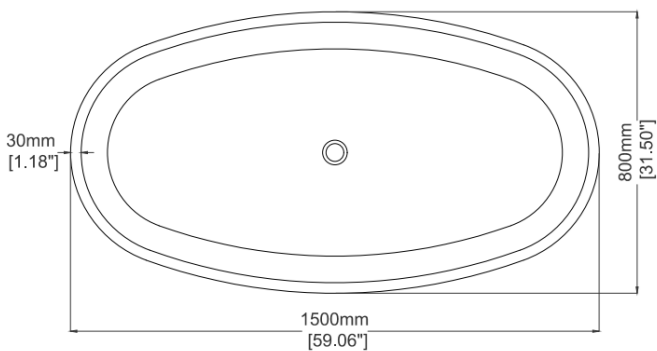

Soho

Freestanding bath

H30401

1500 x 800 x 550 mm

59.06 x 31.50 x 21.65 inches

Available in various reconstituted stone colours.

Please order Chrome / MarbleForm™ pop up waste separately.

UV Resistant

Technical Information	
Weight	206 kg / 454 lbs
Weight with Water	491 kg / 1,083 lbs
Capacity	285 L / 75.24 US gal
Water Depth to Overflow	402 mm / 15.83 inches

* Due to the hand-finished nature of our products, minor variation in dimensions can be expected.