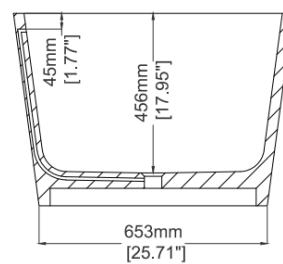

Soho

Freestanding bath

H30401

1500 x 800 x 550 mm

59.06 x 31.50 x 21.65 inches

Available in various reconstituted stone colours.

Please order Chrome / MarbleForm™ pop up waste separately.

UV Resistant

Technical Information	
Weight	206 kg / 454 lbs
Weight with Water	491 kg / 1,083 lbs
Capacity	285 L / 75.24 US gal
Water Depth to Overflow	402 mm / 15.83 inches

* Due to the hand-finished nature of our products, minor variation in dimensions can be expected.