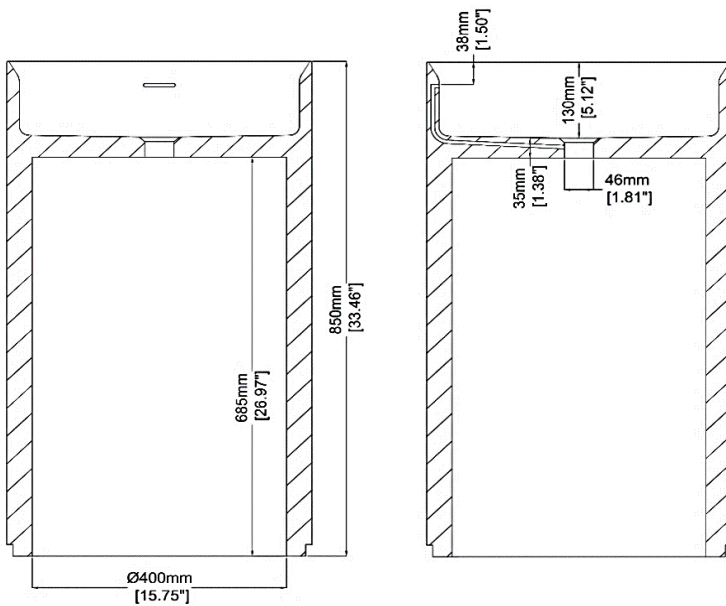

Orbit

Freestanding basin H49025

Ø480 x 850 mm
Ø18.90 x 33.46 inches

Available in various reconstituted stone colours.
Matching MarbleForm™ pop up waste included.

UV Resistant

Slip Resistant

Stain Resistant

Easy to Clean and Maintain

Technical Information		
Weight	110 kg	/ 243 lbs
Weight with Water	128 kg	/ 282 lbs
Capacity	18 L	/ 4.76 US gal
Water Depth to Overflow	86 mm	/ 3.39 "

* Product features/ benefits are defined by test result of specific standard (ASTM, EN/ BS, IAPMO) with Claybrook's standard colours