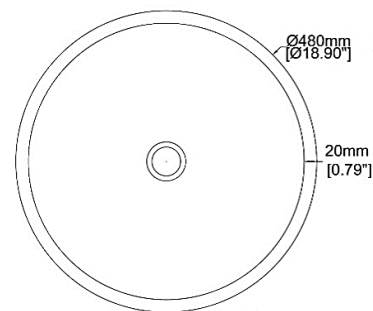

Orbit

Freestanding basin H49025

Ø480 x 850 mm
Ø18.90 x 33.46 inches

Available in various reconstituted stone colours.
Matching MarbleForm™ pop up waste included.

UV Resistant

Slip Resistant

Stain Resistant

Easy to Clean and Maintain

Technical Information		
Weight	110 kg	/ 243 lbs
Weight with Water	128 kg	/ 282 lbs
Capacity	18 L	/ 4.76 US gal
Water Depth to Overflow	86 mm	/ 3.39 "

* Product features/ benefits are defined by test result of specific standard (ASTM, EN/ BS, IAPMO) with Claybrook's standard colours