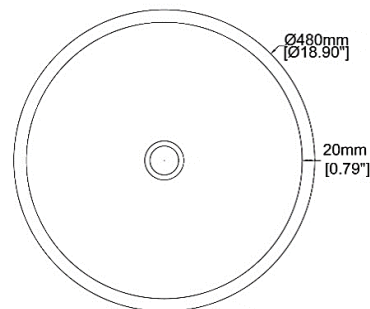

Orbit

Freestanding basin H49025

Ø480 x 850 mm

Ø18.90 x 33.46 inches

Available in various reconstituted stone colours.

Matching MarbleForm® pop up waste included.

UV Resistant

Slip Resistant

Technical Information		
Weight	110 kg	/ 243 lbs
Weight with Water	128 kg	/ 282 lbs
Capacity	18 L	/ 4.76 US gal
Water Depth to Overflow	86 mm	/ 3.39 "

* All measurements are subject to change and variation.