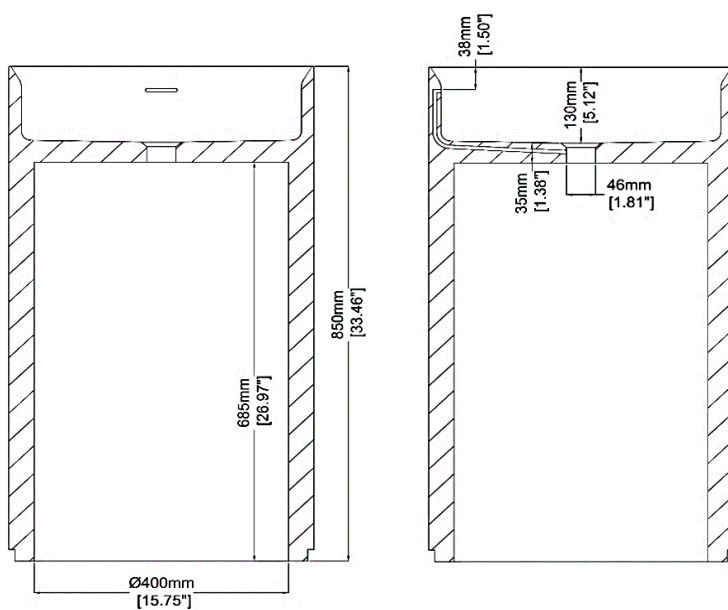

Orbit

Freestanding basin H49025

Ø480 x 850 mm

Ø18.90 x 33.46 inches

Available in various reconstituted stone colours.

Matching MarbleForm® pop up waste included.

UV Resistant

Slip Resistant

Technical Information		
Weight	110 kg	/ 243 lbs
Weight with Water	128 kg	/ 282 lbs
Capacity	18 L	/ 4.76 US gal
Water Depth to Overflow	86 mm	/ 3.39 "

* All measurements are subject to change and variation.