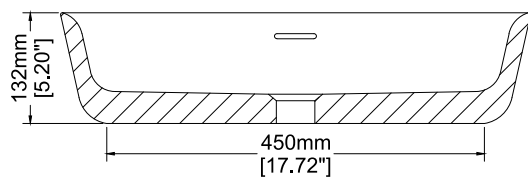

## Countertop basin

H30425

560 x 370 x 132 mm

22.05 x 14.57 x 5.20 inches

Available in various reconstituted stone colours.

Matching MarbleForm™ pop up waste included.

UV Resistant

Slip Resistant

Technical Information		
Weight	17 kg	/ 37.4 lbs
Weight with Water	28 kg	/ 61 lbs
Capacity	11 L	/ 2.91 US gal
Water Depth to Overflow	66 mm	/ 2.6 "

\* Product features/ benefits are defined by test result of specific standard (ASTM, EN/ BS, IAPMO) with Claybrook's standard colours