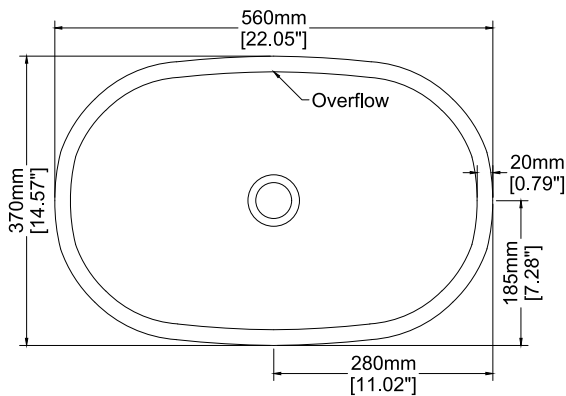

## Countertop basin

H30425

560 x 370 x 132 mm

22.05 x 14.57 x 5.20 inches

Available in various reconstituted stone colours.

Matching MarbleForm™ pop up waste included.

UV Resistant

Slip Resistant

Technical Information		
Weight	17 kg	/ 37.4 lbs
Weight with Water	28 kg	/ 61 lbs
Capacity	11 L	/ 2.91 US gal
Water Depth to Overflow	66 mm	/ 2.6 "

\* Product features/ benefits are defined by test result of specific standard (ASTM, EN/ BS, IAPMO) with Claybrook's standard colours