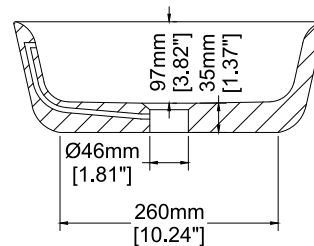

## Countertop basin

H30425

560 x 370 x 132 mm

22.05 x 14.57 x 5.20 inches

Available in various reconstituted stone colours.

Matching MarbleForm™ pop up waste included.

UV Resistant

Slip Resistant

Technical Information		
Weight	17 kg	/ 37.4 lbs
Weight with Water	28 kg	/ 61 lbs
Capacity	11 L	/ 2.91 US gal
Water Depth to Overflow	66 mm	/ 2.6 "

\* Product features/ benefits are defined by test result of specific standard (ASTM, EN/ BS, IAPMO) with Claybrook's standard colours