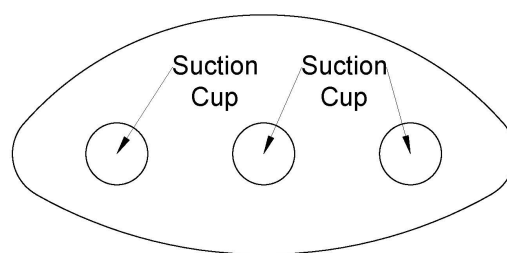

Bath pillow
J89402

325 x 155 x 30 mm
12.80 x 6.10 x 1.18 inches

Description	Available Colours
PU Pillow	White

Top

Bottom

Front

Side

* All measurements are subject to change and variation.