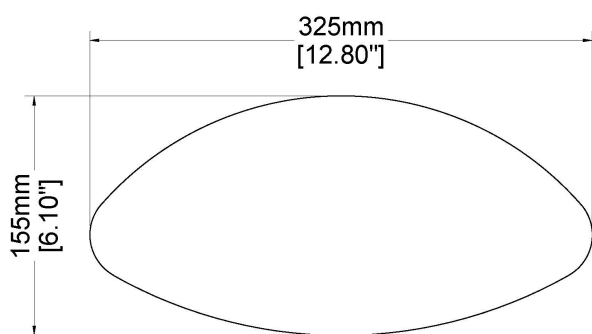

Bath pillow
J89402

325 x 155 x 30 mm
12.80 x 6.10 x 1.18 inches

Description	Available Colours
PU Pillow	White

Top

Bottom

Front

Side

* All measurements are subject to change and variation.