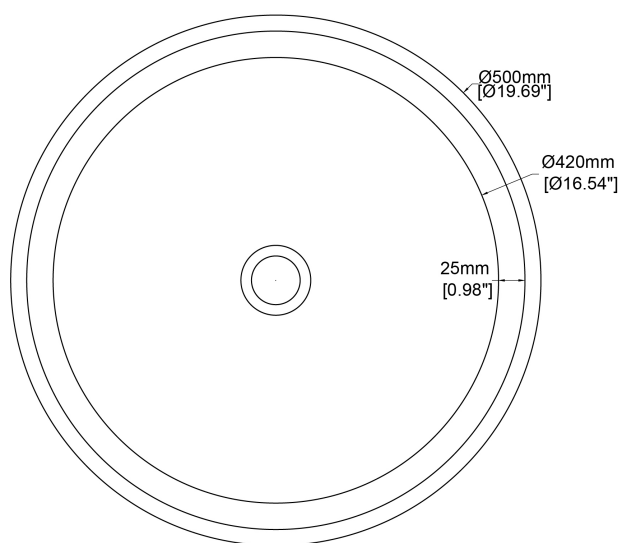

## Marble countertop basin H49931

Ø500 x 185 mm

Ø19.69 x 7.28 inches

Available in various stone colours.

Matching Marble pop up waste included.

UV Resistant

Slip Resistant

Stain Resistant

Technical Information		
<b>Weight</b>	54 kg	/ 119 lbs
<b>Weight with Water</b>	74 kg	/ 163 lbs
<b>Capacity</b>	20 L	/ 5.28 US gal

\* All measurements are subject to change and variation.

\* This specification sheet should not be used as an installation guide. Please contact Claybrook for CAD drawings.