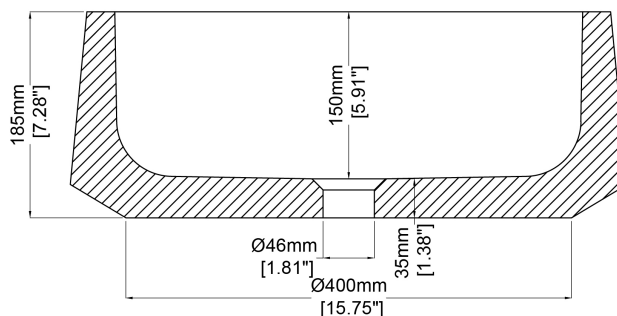

## Marble countertop basin H49931

Ø500 x 185 mm

Ø19.69 x 7.28 inches

Available in various stone colours.

Matching Marble pop up waste included.

UV Resistant

Slip Resistant

Stain Resistant

Technical Information		
<b>Weight</b>	54 kg	/ 119 lbs
<b>Weight with Water</b>	74 kg	/ 163 lbs
<b>Capacity</b>	20 L	/ 5.28 US gal

\* All measurements are subject to change and variation.

\* This specification sheet should not be used as an installation guide. Please contact Claybrook for CAD drawings.