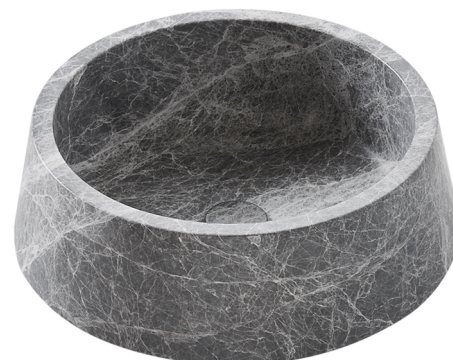

Echo

Marble countertop basin

H49931

Ø500 x 185 mm

Ø19.69 x 7.28 inches

Available in various stone colours.

Matching Marble pop up waste included.

UV Resistant

Slip Resistant

Stain Resistant

Easy to Clean and Maintain

cUPC Certified

CE Certified

| Description | Available Colours |
|-------------------------------|--|
| Stone basin without overflow. | Lightning Grey. Our bathware items can also be ordered in select stones and marbles, please contact customer service for further details. |

| Technical Information | | |
|-----------------------|-------|---------------|
| Weight | 54 kg | / 119 lbs |
| Weight with Water | 74 kg | / 163 lbs |
| Capacity | 20 L | / 5.28 US gal |

* Product features/ benefits are defined by test result of specific standard (ASTM, EN/ BS, IAPMO) with Claybrook's standard colours