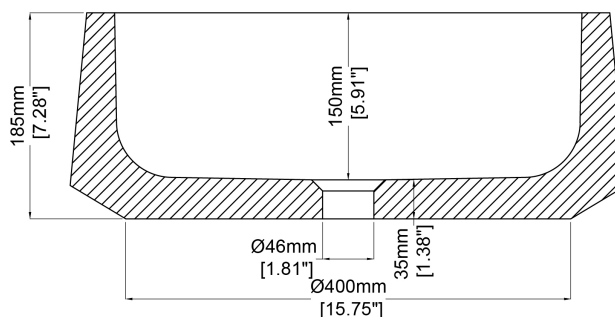

Echo

Marble countertop basin

H49931

Ø500 x 185 mm

Ø19.69 x 7.28 inches

Available in various stone colours.

Matching Marble pop up waste included.

UV Resistant

| Technical Information | | |
|-----------------------|-------|---------------|
| Weight | 54 kg | / 119 lbs |
| Weight with Water | 74 kg | / 163 lbs |
| Capacity | 20 L | / 5.28 US gal |

* Product features/ benefits are defined by test result of specific standard (ASTM, EN/ BS, IAPMO) with Claybrook's standard colours