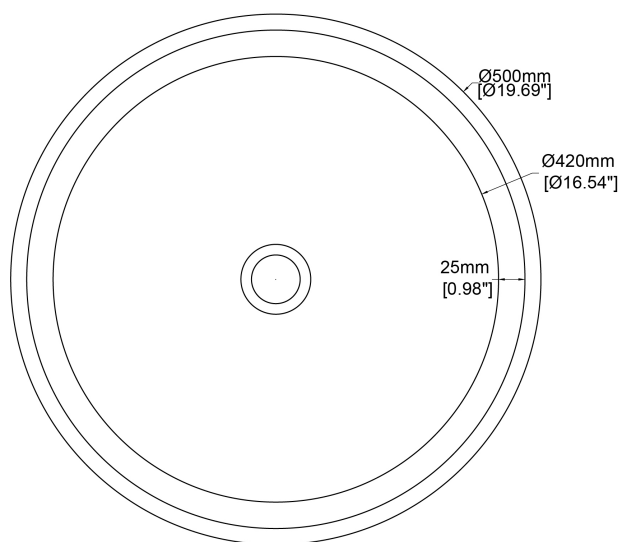

Echo

Marble countertop basin

H49931

Ø500 x 185 mm

Ø19.69 x 7.28 inches

Available in various stone colours.

Matching Marble pop up waste included.

UV Resistant

| Technical Information | | |
|-----------------------|-------|---------------|
| Weight | 54 kg | / 119 lbs |
| Weight with Water | 74 kg | / 163 lbs |
| Capacity | 20 L | / 5.28 US gal |

* Product features/ benefits are defined by test result of specific standard (ASTM, EN/ BS, IAPMO) with Claybrook's standard colours