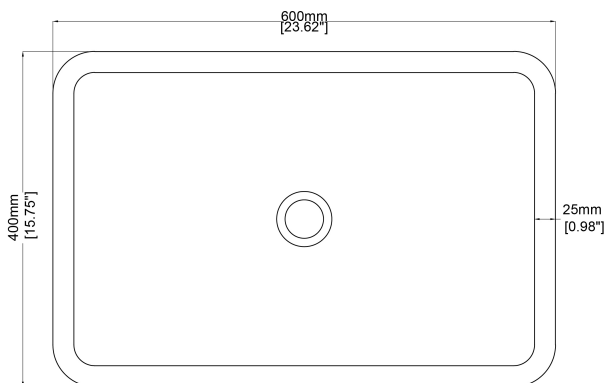

Touch

Marble countertop basin H49925

600 x 400 x 160 mm
23.62 x 15.75 x 6.30 inches

Available in various stone colours.

Matching Marble pop up waste included.

UV Resistant

Slip Resistant

Stain Resistant

Technical Information		
Weight	56 kg	/ 123 lbs
Weight with Water	80 kg	/ 176 lbs
Capacity	24 L	/ 6.34 US gal

* Product features/ benefits are defined by test result of specific standard (ASTM, EN/ BS, IAPMO) with Claybrook's standard colours