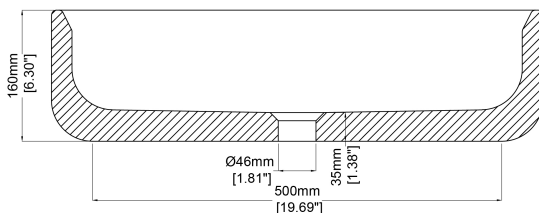

Touch

Marble countertop basin H49925

600 x 400 x 160 mm
23.62 x 15.75 x 6.30 inches

Available in various stone colours.

Matching Marble pop up waste included.

UV Resistant

Slip Resistant

Stain Resistant

Technical Information		
Weight	56 kg	/ 123 lbs
Weight with Water	80 kg	/ 176 lbs
Capacity	24 L	/ 6.34 US gal

* Product features/ benefits are defined by test result of specific standard (ASTM, EN/ BS, IAPMO) with Claybrook's standard colours