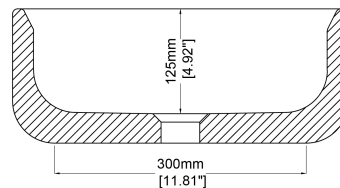

Touch

Marble countertop basin H49925

600 x 400 x 160 mm
23.62 x 15.75 x 6.30 inches

Available in various stone colours.

Matching Marble pop up waste included.

UV Resistant

Slip Resistant

Stain Resistant

Technical Information		
Weight	56 kg	/ 123 lbs
Weight with Water	80 kg	/ 176 lbs
Capacity	24 L	/ 6.34 US gal

* Product features/ benefits are defined by test result of specific standard (ASTM, EN/ BS, IAPMO) with Claybrook's standard colours