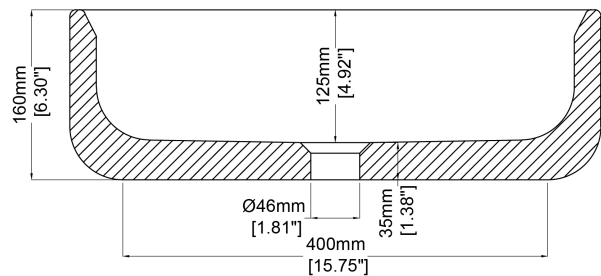

## Marble countertop basin H49921

500 x 500 x 160 mm  
19.69 x 19.69 x 6.30 inches

Available in various stone colours.

Matching Marble pop up waste included.

UV Resistant

Slip Resistant

Stain Resistant

Easy to Clean and Maintain

Technical Information		
Weight	45 kg	/ 99 lbs
Weight with Water	70 kg	/ 154 lbs
Capacity	25 L	/ 6.6 US gal

\* Product features/ benefits are defined by test result of specific standard (ASTM, EN/ BS, IAPMO) with Claybrook's standard colours