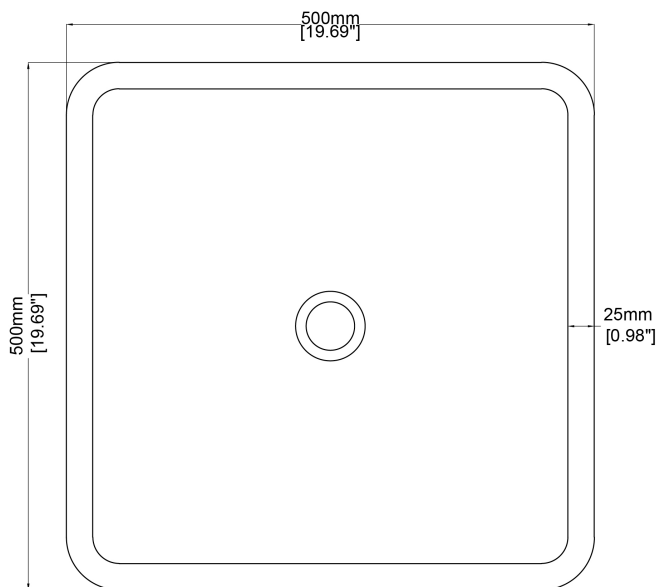

## Marble countertop basin H49921

500 x 500 x 160 mm  
19.69 x 19.69 x 6.30 inches

Available in various stone colours.

Matching Marble pop up waste included.

UV Resistant

Slip Resistant

Stain Resistant

Easy to Clean and Maintain

Technical Information		
Weight	45 kg	/ 99 lbs
Weight with Water	70 kg	/ 154 lbs
Capacity	25 L	/ 6.6 US gal

\* Product features/ benefits are defined by test result of specific standard (ASTM, EN/ BS, IAPMO) with Claybrook's standard colours