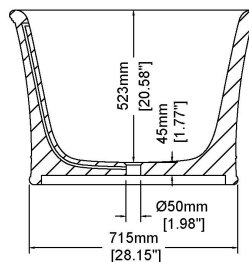

Chelsea

Freestanding bath

H45004

1800 x 850 x 600 mm

70.87 x 33.46 x 23.62 inches

Available in various reconstituted stone colours.

Matching MarbleForm™ pop up waste included.

UV Resistant

Technical Information		
Weight	235 kg	/ 518 lbs
Weight with Water	635 kg	/ 1400 lbs
Capacity	400 L	/ 105.67 US gal
Water Depth to Overflow	469 mm	/ 18.46 "

* Product features/ benefits are defined by test result of specific standard (ASTM, EN/ BS, IAPMO) with Claybrook's standard colours