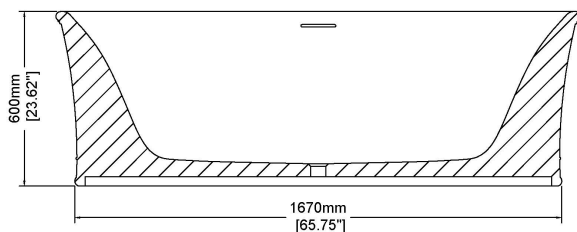

Chelsea

Freestanding bath

H45004

1800 x 850 x 600 mm

70.87 x 33.46 x 23.62 inches

Available in various reconstituted stone colours.

Matching MarbleForm™ pop up waste included.

UV Resistant

Technical Information		
Weight	235 kg	/ 518 lbs
Weight with Water	635 kg	/ 1400 lbs
Capacity	400 L	/ 105.67 US gal
Water Depth to Overflow	469 mm	/ 18.46 "

* Product features/ benefits are defined by test result of specific standard (ASTM, EN/ BS, IAPMO) with Claybrook's standard colours