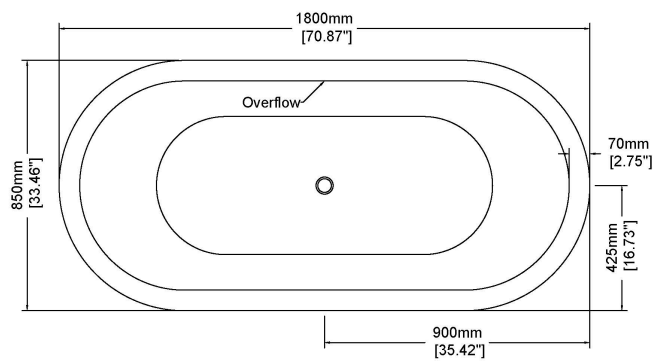

Chelsea

Freestanding bath

H45004

1800 x 850 x 600 mm

70.87 x 33.46 x 23.62 inches

Available in various reconstituted stone colours.

Matching MarbleForm™ pop up waste included.

UV Resistant

Technical Information		
Weight	235 kg	/ 518 lbs
Weight with Water	635 kg	/ 1400 lbs
Capacity	400 L	/ 105.67 US gal
Water Depth to Overflow	469 mm	/ 18.46 "

* Product features/ benefits are defined by test result of specific standard (ASTM, EN/ BS, IAPMO) with Claybrook's standard colours