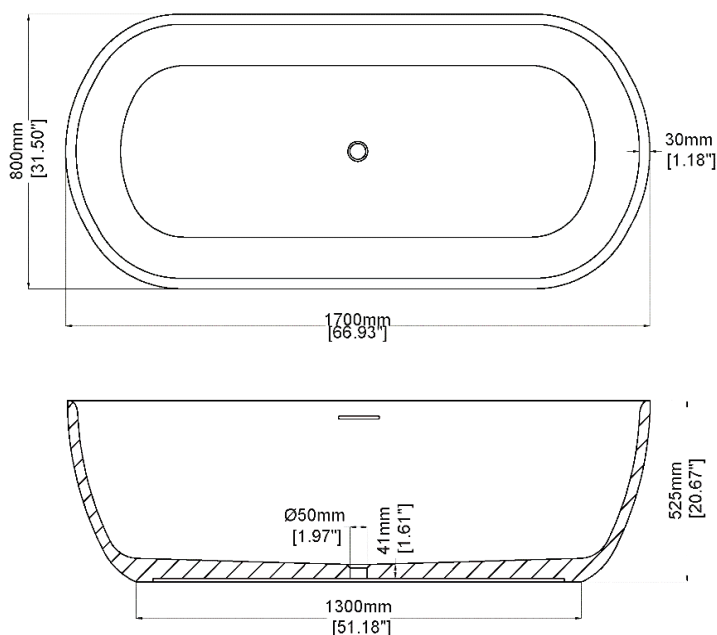

Skye 1700

Freestanding bath H33103

1700 x 800 x 525 mm
66.93 x 31.50 x 20.67 inches

Available in various reconstituted stone colours.

Please order Chrome/ MarbleForm® pop up waste separately.

UV Resistant

Slip Resistant

Technical Information	
Weight	222 kg / 489 lbs
Weight with Water	590 kg / 1301 lbs
Capacity	368 L / 97.22 US gal
Water Depth to Overflow	420 mm / 16.54 "

* All measurements are subject to change and variation.