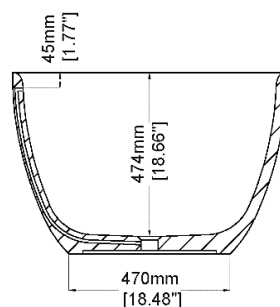

Skye 1700

Freestanding bath H33103

1700 x 800 x 525 mm
66.93 x 31.50 x 20.67 inches

Available in various reconstituted stone colours.

Please order Chrome/ MarbleForm® pop up waste separately.

UV Resistant

Slip Resistant

Technical Information	
Weight	222 kg / 489 lbs
Weight with Water	590 kg / 1301 lbs
Capacity	368 L / 97.22 US gal
Water Depth to Overflow	420 mm / 16.54 "

* All measurements are subject to change and variation.