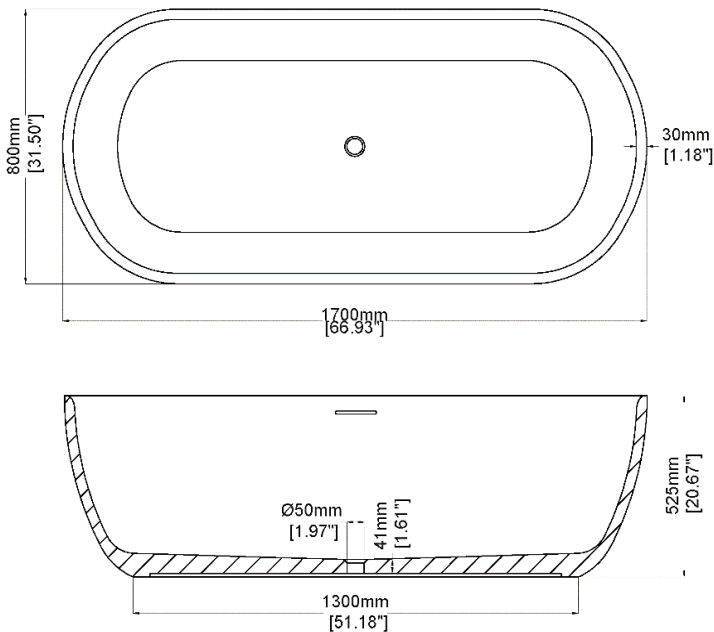

Skye 1700

Freestanding bath H33103

1700 x 800 x 525 mm
66.93 x 31.50 x 20.67 inches

Available in various reconstituted stone colours.
Matching MarbleForm® pop up waste included.

UV Resistant

Slip Resistant

Technical Information	
Weight	222 kg / 489 lbs
Weight with Water	590 kg / 1301 lbs
Capacity	368 L / 97.22 US gal
Water Depth to Overflow	420 mm / 16.54 "

* All measurements are subject to change and variation.