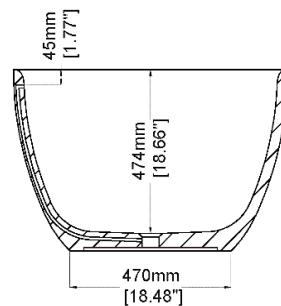

Skye 1700

Freestanding bath H33103

1700 x 800 x 525 mm
66.93 x 31.50 x 20.67 inches

Available in various reconstituted stone colours.
Matching MarbleForm® pop up waste included.

UV Resistant

Slip Resistant

Technical Information	
Weight	222 kg / 489 lbs
Weight with Water	590 kg / 1301 lbs
Capacity	368 L / 97.22 US gal
Water Depth to Overflow	420 mm / 16.54 "

* All measurements are subject to change and variation.