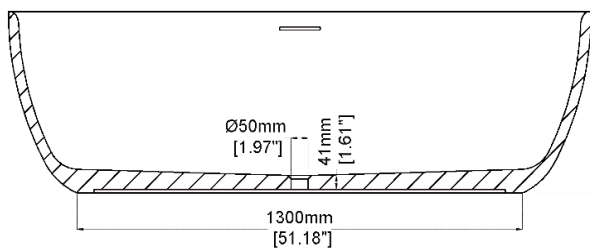

Skye 1700

Freestanding bath

H33103

1700 x 800 x 525 mm

66.93 x 31.50 x 20.67 inches

Available in various reconstituted stone colours.

Matching MarbleForm™ pop up waste included.

UV Resistant

Technical Information		
Weight	222 kg	/ 489 lbs
Weight with Water	590 kg	/ 1301 lbs
Capacity	368 L	/ 97.22 US gal
Water Depth to Overflow	420 mm	/ 16.54 "

* Product features/ benefits are defined by test result of specific standard (ASTM, EN/ BS, IAPMO) with Claybrook's standard colours