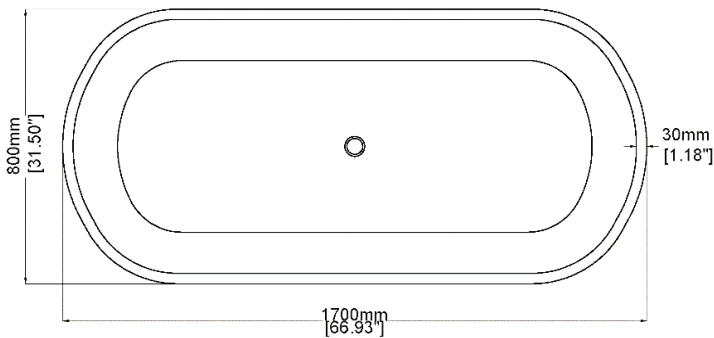

Skye 1700

Freestanding bath

H33103

1700 x 800 x 525 mm

66.93 x 31.50 x 20.67 inches

Available in various reconstituted stone colours.

Matching MarbleForm™ pop up waste included.

UV Resistant

Technical Information		
Weight	222 kg	/ 489 lbs
Weight with Water	590 kg	/ 1301 lbs
Capacity	368 L	/ 97.22 US gal
Water Depth to Overflow	420 mm	/ 16.54 "

* Product features/ benefits are defined by test result of specific standard (ASTM, EN/ BS, IAPMO) with Claybrook's standard colours