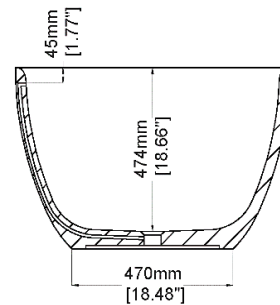

Skye 1700

Freestanding bath

H33103

1700 x 800 x 525 mm

66.93 x 31.50 x 20.67 inches

Available in various reconstituted stone colours.

Matching MarbleForm™ pop up waste included.

UV Resistant

Technical Information		
Weight	222 kg	/ 489 lbs
Weight with Water	590 kg	/ 1301 lbs
Capacity	368 L	/ 97.22 US gal
Water Depth to Overflow	420 mm	/ 16.54 "

* Product features/ benefits are defined by test result of specific standard (ASTM, EN/ BS, IAPMO) with Claybrook's standard colours