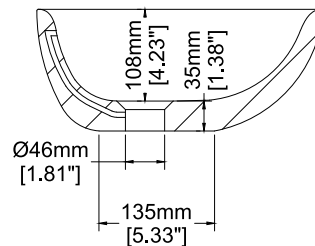

Ellipse

Countertop basin

H31326

580 x 335 x 143 mm
22.83 x 13.19 x 5.61 inches

Available in various reconstituted stone colours.
Matching MarbleForm™ pop up waste included.

UV Resistant

Slip Resistant

Stain Resistant

| Technical Information | | |
|--------------------------------|---------|---------------|
| Weight | 13 kg | / 28 lbs |
| Weight with Water | 22 kg | / 48.5 lbs |
| Capacity | 9 L | / 2.38 US gal |
| Water Depth to Overflow | 76.5 mm | / 3.01 " |