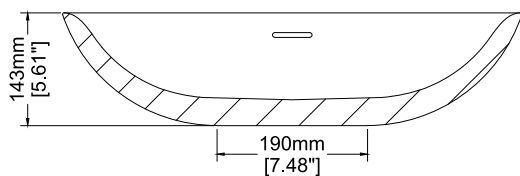

Ellipse

Countertop basin

H31326

580 x 335 x 143 mm
22.83 x 13.19 x 5.61 inches

Available in various reconstituted stone colours.
Matching MarbleForm™ pop up waste included.

UV Resistant

Slip Resistant

Stain Resistant

| Technical Information | | |
|--------------------------------|---------|---------------|
| Weight | 13 kg | / 28 lbs |
| Weight with Water | 22 kg | / 48.5 lbs |
| Capacity | 9 L | / 2.38 US gal |
| Water Depth to Overflow | 76.5 mm | / 3.01 " |