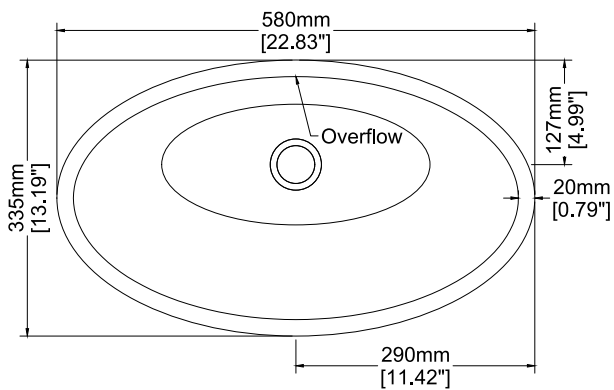

Ellipse

Countertop basin

H31326

580 x 335 x 143 mm
22.83 x 13.19 x 5.61 inches

Available in various reconstituted stone colours.
Matching MarbleForm™ pop up waste included.

UV Resistant

Slip Resistant

Stain Resistant

| Technical Information | | |
|--------------------------------|---------|---------------|
| Weight | 13 kg | / 28 lbs |
| Weight with Water | 22 kg | / 48.5 lbs |
| Capacity | 9 L | / 2.38 US gal |
| Water Depth to Overflow | 76.5 mm | / 3.01 " |