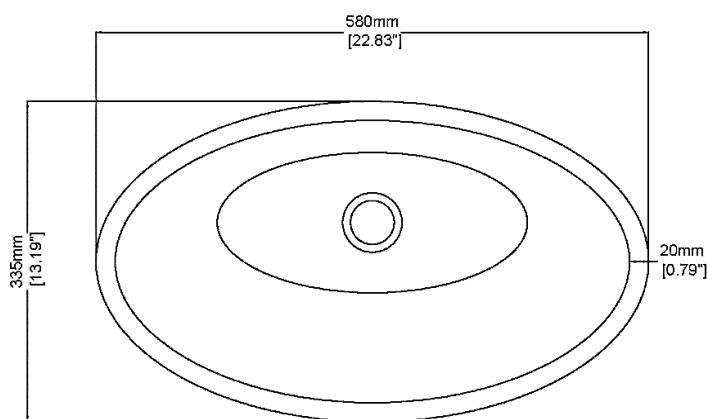

### H31326

580 x 335 x 143 mm

22.83 x 13.19 x 5.61 inches

Available in various reconstituted stone colours.

Matching MarbleForm® pop up waste included.

UV Resistant

Slip Resistant

Stain Resistant

Technical Information	
<b>Weight</b>	12 kg / 26 lbs
<b>Weight with Water</b>	21 kg / 46 lbs
<b>Capacity</b>	9 L / 2.38 US gal
<b>Water Depth to Overflow</b>	76.5 mm / 3.01 "

\* All measurements are subject to change and variation.