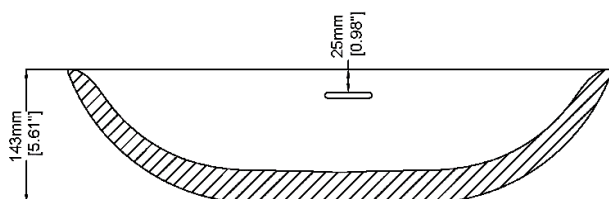

### H31326

580 x 335 x 143 mm

22.83 x 13.19 x 5.61 inches

Available in various reconstituted stone colours.

Matching MarbleForm® pop up waste included.

UV Resistant

Slip Resistant

Stain Resistant

Technical Information	
<b>Weight</b>	12 kg / 26 lbs
<b>Weight with Water</b>	21 kg / 46 lbs
<b>Capacity</b>	9 L / 2.38 US gal
<b>Water Depth to Overflow</b>	76.5 mm / 3.01 "

\* All measurements are subject to change and variation.