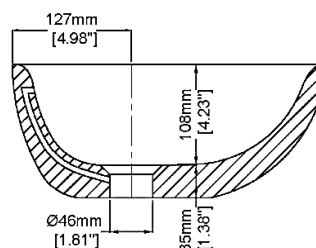

### H31326

580 x 335 x 143 mm

22.83 x 13.19 x 5.61 inches

Available in various reconstituted stone colours.

Matching MarbleForm® pop up waste included.

UV Resistant

Slip Resistant

Stain Resistant

Technical Information	
<b>Weight</b>	12 kg / 26 lbs
<b>Weight with Water</b>	21 kg / 46 lbs
<b>Capacity</b>	9 L / 2.38 US gal
<b>Water Depth to Overflow</b>	76.5 mm / 3.01 "

\* All measurements are subject to change and variation.