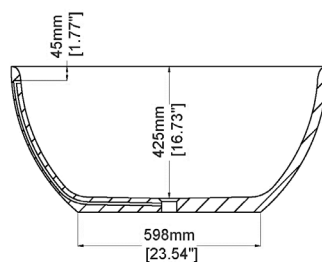

## Freestanding bath H31306

1800 x 1035 x 470 mm  
70.88 x 40.75 x 18.50 inches

Available in various reconstituted stone colours.

Please order Chrome/ MarbleForm® pop up waste separately.

UV Resistant

Slip Resistant

Technical Information		
<b>Weight</b>	230 kg	/ 507 lbs
<b>Weight with Water</b>	650 kg	/ 1433 lbs
<b>Capacity</b>	420 L	/ 110.95 US gal
<b>Water Depth to Overflow</b>	371 mm	/ 14.61 "

\* All measurements are subject to change and variation.