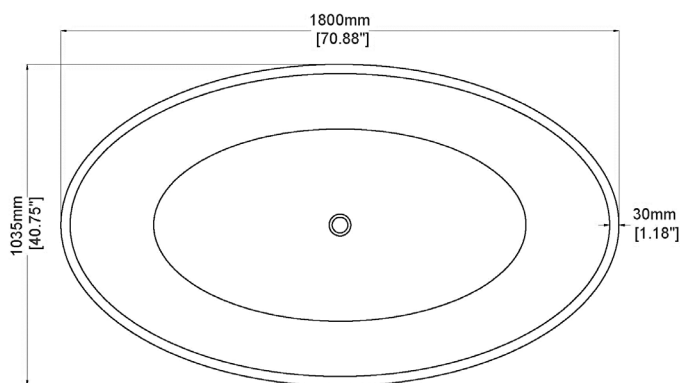

## Freestanding bath H31306

1800 x 1035 x 470 mm  
70.88 x 40.75 x 18.50 inches

Available in various reconstituted stone colours.

Please order Chrome/ MarbleForm® pop up waste separately.

UV Resistant

Slip Resistant

Technical Information		
<b>Weight</b>	230 kg	/ 507 lbs
<b>Weight with Water</b>	650 kg	/ 1433 lbs
<b>Capacity</b>	420 L	/ 110.95 US gal
<b>Water Depth to Overflow</b>	371 mm	/ 14.61 "

\* All measurements are subject to change and variation.