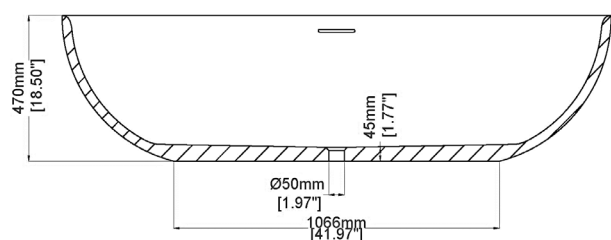

## Freestanding bath H31306

1800 x 1035 x 470 mm  
70.88 x 40.75 x 18.50 inches

Available in various reconstituted stone colours.

Please order Chrome/ MarbleForm® pop up waste separately.

UV Resistant

Slip Resistant

Technical Information		
<b>Weight</b>	230 kg	/ 507 lbs
<b>Weight with Water</b>	650 kg	/ 1433 lbs
<b>Capacity</b>	420 L	/ 110.95 US gal
<b>Water Depth to Overflow</b>	371 mm	/ 14.61 "

\* All measurements are subject to change and variation.