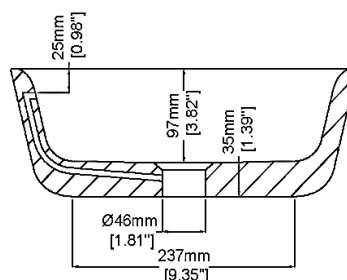

Soho

Countertop basin H30425

560 x 370 x 132 mm
22.05 x 14.57 x 5.20 inches

Available in various reconstituted stone colours.

Matching MarbleForm® pop up waste included.

UV Resistant

Slip Resistant

Stain Resistant

Technical Information		
Weight	15 kg	/ 33 lbs
Weight with Water	26 kg	/ 57 lbs
Capacity	11 L	/ 2.91 US gal
Water Depth to Overflow	66 mm	/ 2.6 "

* All measurements are subject to change and variation.

* This specification sheet should not be used as an installation guide. Please contact Claybrook for CAD drawings.