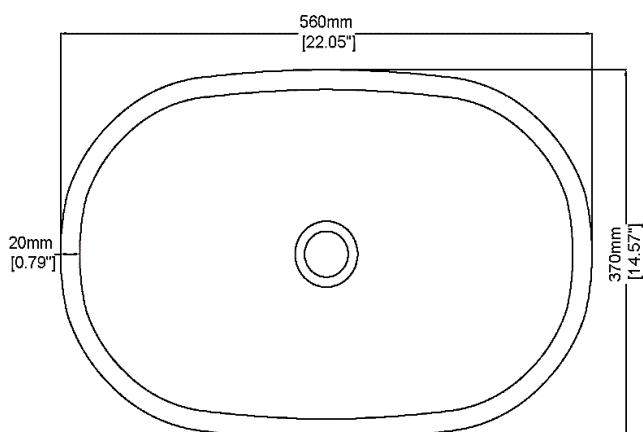

Soho

Countertop basin H30425

560 x 370 x 132 mm
22.05 x 14.57 x 5.20 inches

Available in various reconstituted stone colours.

Matching MarbleForm® pop up waste included.

UV Resistant

Slip Resistant

Stain Resistant

Technical Information		
Weight	15 kg	/ 33 lbs
Weight with Water	26 kg	/ 57 lbs
Capacity	11 L	/ 2.91 US gal
Water Depth to Overflow	66 mm	/ 2.6 "

* All measurements are subject to change and variation.

* This specification sheet should not be used as an installation guide. Please contact Claybrook for CAD drawings.