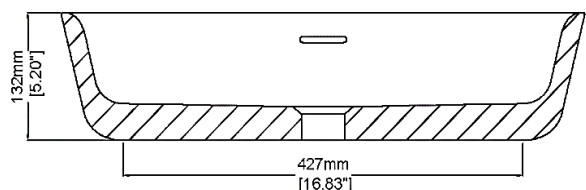

Soho

Countertop basin H30425

560 x 370 x 132 mm
22.05 x 14.57 x 5.20 inches

Available in various reconstituted stone colours.

Matching MarbleForm® pop up waste included.

UV Resistant

Slip Resistant

Stain Resistant

Technical Information		
Weight	15 kg	/ 33 lbs
Weight with Water	26 kg	/ 57 lbs
Capacity	11 L	/ 2.91 US gal
Water Depth to Overflow	66 mm	/ 2.6 "

* All measurements are subject to change and variation.

* This specification sheet should not be used as an installation guide. Please contact Claybrook for CAD drawings.