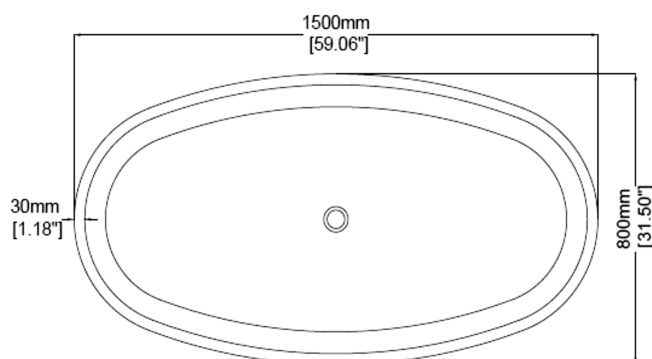

Soho

Freestanding bath H30402

1500 x 800 x 550 mm
59.06 x 31.50 x 21.65 inches

Available in various reconstituted stone colours.

Matching MarbleForm® pop up waste included.

UV Resistant

Slip Resistant

Stain Resistant

| Technical Information | |
|--------------------------------|----------------------|
| Weight | 212 kg / 467 lbs |
| Weight with Water | 502 kg / 1107 lbs |
| Capacity | 290 L / 76.61 US gal |
| Water Depth to Overflow | 401 mm / 15.79 " |