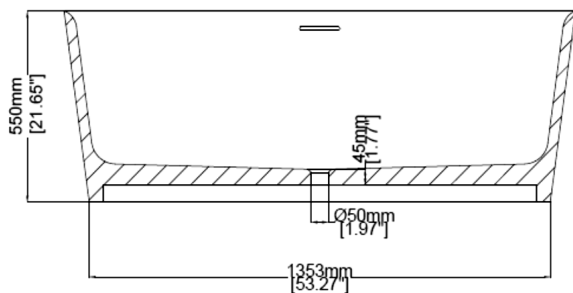

Soho

Freestanding bath H30402

1500 x 800 x 550 mm
59.06 x 31.50 x 21.65 inches

Available in various reconstituted stone colours.

Matching MarbleForm® pop up waste included.

UV Resistant

Slip Resistant

Stain Resistant

| Technical Information | |
|--------------------------------|----------------------|
| Weight | 212 kg / 467 lbs |
| Weight with Water | 502 kg / 1107 lbs |
| Capacity | 290 L / 76.61 US gal |
| Water Depth to Overflow | 401 mm / 15.79 " |