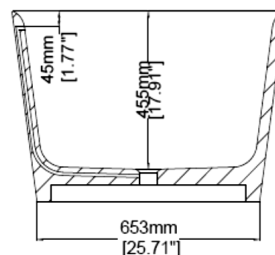

Soho

Freestanding bath H30402

1500 x 800 x 550 mm
59.06 x 31.50 x 21.65 inches

Available in various reconstituted stone colours.

Matching MarbleForm® pop up waste included.

UV Resistant

Slip Resistant

Stain Resistant

| Technical Information | |
|--------------------------------|----------------------|
| Weight | 212 kg / 467 lbs |
| Weight with Water | 502 kg / 1107 lbs |
| Capacity | 290 L / 76.61 US gal |
| Water Depth to Overflow | 401 mm / 15.79 " |