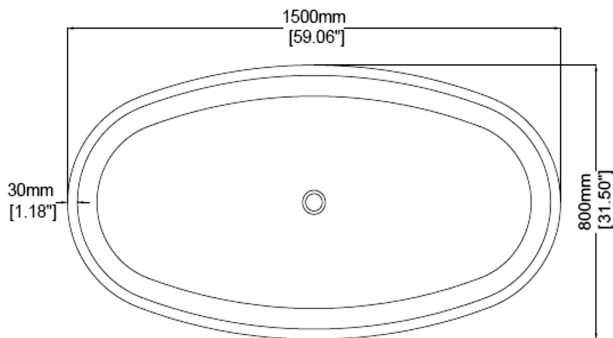

Soho

Freestanding bath H30402

1500 x 800 x 550 mm
59.06 x 31.50 x 21.65 inches

Available in various reconstituted stone colours.
Matching MarbleForm™ pop up waste included.

UV Resistant

Slip Resistant

Stain Resistant

Technical Information		
Weight	212 kg	/ 467 lbs
Weight with Water	502 kg	/ 1107 lbs
Capacity	290 L	/ 76.61 US gal
Water Depth to Overflow	401 mm	/ 15.79 "

* Product features/ benefits are defined by test result of specific standard (ASTM, EN/ BS, IAPMO) with Claybrook's standard colours