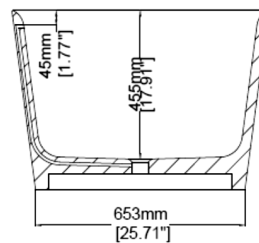

Soho

Freestanding bath H30402

1500 x 800 x 550 mm
59.06 x 31.50 x 21.65 inches

Available in various reconstituted stone colours.
Matching MarbleForm™ pop up waste included.

UV Resistant

Slip Resistant

Stain Resistant

Technical Information		
Weight	212 kg	/ 467 lbs
Weight with Water	502 kg	/ 1107 lbs
Capacity	290 L	/ 76.61 US gal
Water Depth to Overflow	401 mm	/ 15.79 "

* Product features/ benefits are defined by test result of specific standard (ASTM, EN/ BS, IAPMO) with Claybrook's standard colours