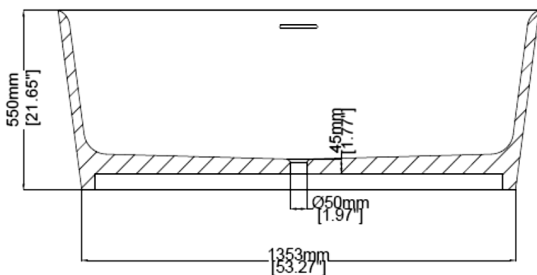

Soho

Freestanding bath H30402

1500 x 800 x 550 mm
59.06 x 31.50 x 21.65 inches

Available in various reconstituted stone colours.
Matching MarbleForm™ pop up waste included.

UV Resistant

Slip Resistant

Stain Resistant

Technical Information		
Weight	212 kg	/ 467 lbs
Weight with Water	502 kg	/ 1107 lbs
Capacity	290 L	/ 76.61 US gal
Water Depth to Overflow	401 mm	/ 15.79 "

* Product features/ benefits are defined by test result of specific standard (ASTM, EN/ BS, IAPMO) with Claybrook's standard colours