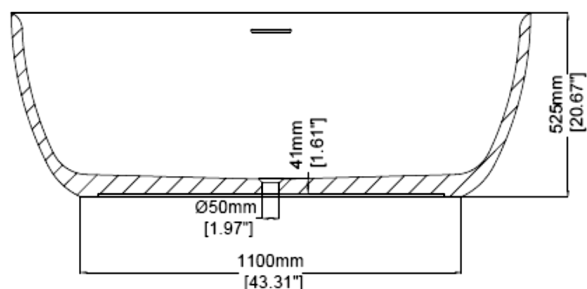

Skye 1500

Freestanding bath H30070

1500 x 750 x 525 mm
59.06 x 29.53 x 20.67 inches

Available in various reconstituted stone colours.

Matching MarbleForm® pop up waste included.

- UV
Resistant
- Slip
Resistant
- Stain
Resistant
- Easy to Clean
and Maintain
- International
Fire-spread
Compliant
- cUPC
Certified

Technical Information		
Weight	158 kg	/ 348 lbs
Weight with Water	498 kg	/ 1098 lbs
Capacity	340 L	/ 89.82 US gal
Water Depth to Overflow	420 mm	/ 16.54 "

* All measurements are subject to change and variation.