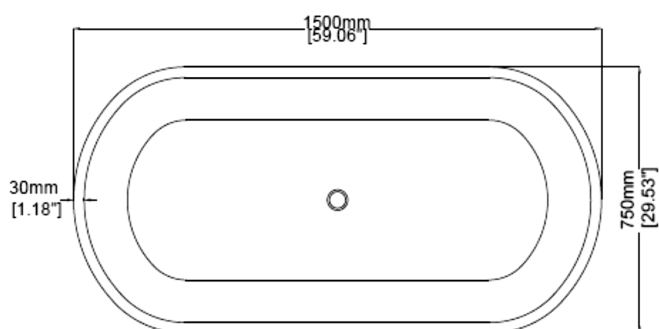

Skye 1500

Freestanding bath H30070

1500 x 750 x 525 mm
59.06 x 29.53 x 20.67 inches

Available in various reconstituted stone colours.

Matching MarbleForm® pop up waste included.

- UV
Resistant
- Slip
Resistant
- Stain
Resistant
- Easy to Clean
and Maintain
- International
Fire-spread
Compliant
- cUPC
Certified

Technical Information		
Weight	158 kg	/ 348 lbs
Weight with Water	498 kg	/ 1098 lbs
Capacity	340 L	/ 89.82 US gal
Water Depth to Overflow	420 mm	/ 16.54 "

* All measurements are subject to change and variation.