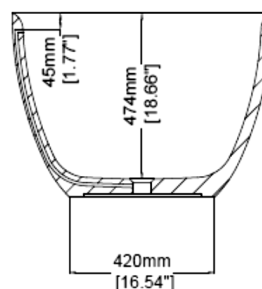

Skye 1500

Freestanding bath H30070

1500 x 750 x 525 mm
59.06 x 29.53 x 20.67 inches

Available in various reconstituted stone colours.

Matching MarbleForm® pop up waste included.

- UV
Resistant
- Slip
Resistant
- Stain
Resistant
- Easy to Clean
and Maintain
- International
Fire-spread
Compliant
- cUPC
Certified

Technical Information		
Weight	158 kg	/ 348 lbs
Weight with Water	498 kg	/ 1098 lbs
Capacity	340 L	/ 89.82 US gal
Water Depth to Overflow	420 mm	/ 16.54 "

* All measurements are subject to change and variation.