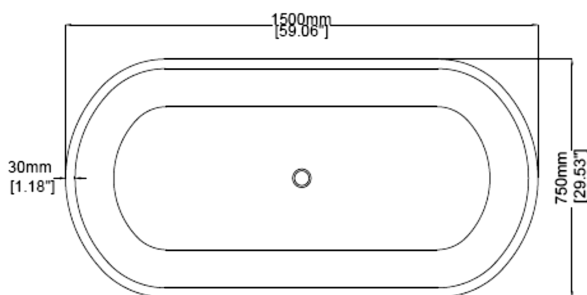

Skye 1500

Freestanding bath H30070

1500 x 750 x 525 mm
59.06 x 29.53 x 20.67 inches

Available in various reconstituted stone colours.
Matching MarbleForm™ pop up waste included.

UV Resistant

Slip Resistant

Technical Information		
Weight	158 kg	/ 348 lbs
Weight with Water	498 kg	/ 1098 lbs
Capacity	340 L	/ 89.82 US gal
Water Depth to Overflow	420 mm	/ 16.54 "

* Product features/ benefits are defined by test result of specific standard (ASTM, EN/ BS, IAPMO) with Claybrook's standard colours