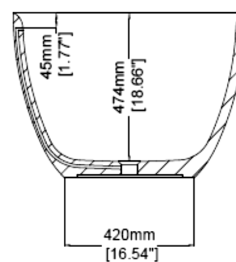

Skye 1500

Freestanding bath H30070

1500 x 750 x 525 mm
59.06 x 29.53 x 20.67 inches

Available in various reconstituted stone colours.
Matching MarbleForm™ pop up waste included.

UV Resistant

Slip Resistant

Technical Information		
Weight	158 kg	/ 348 lbs
Weight with Water	498 kg	/ 1098 lbs
Capacity	340 L	/ 89.82 US gal
Water Depth to Overflow	420 mm	/ 16.54 "

* Product features/ benefits are defined by test result of specific standard (ASTM, EN/ BS, IAPMO) with Claybrook's standard colours