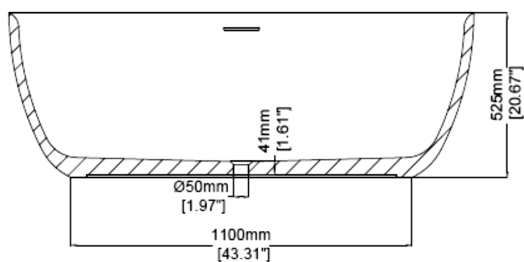

Skye 1500

Freestanding bath H30070

1500 x 750 x 525 mm
59.06 x 29.53 x 20.67 inches

Available in various reconstituted stone colours.
Matching MarbleForm™ pop up waste included.

UV Resistant

Slip Resistant

Technical Information		
Weight	158 kg	/ 348 lbs
Weight with Water	498 kg	/ 1098 lbs
Capacity	340 L	/ 89.82 US gal
Water Depth to Overflow	420 mm	/ 16.54 "

* Product features/ benefits are defined by test result of specific standard (ASTM, EN/ BS, IAPMO) with Claybrook's standard colours