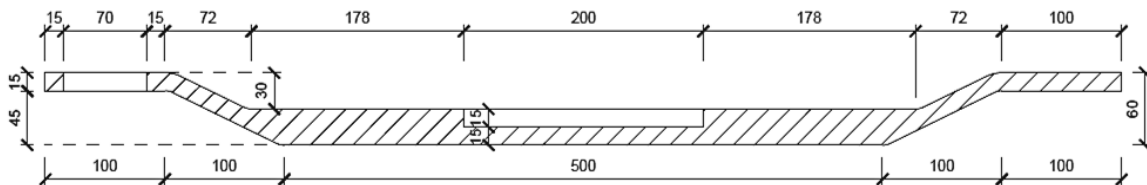

CLAYBROOK

Specification Sheet

Bath Rack  
J89201

900 x 200 x 60 mm ( 35 x 7.87 x 2.36 ")

Matte-white lacquered bamboo accessories tray with  
integrated towel bar

Product Code	Description	Available Colours
J89201	Matte-white lacquered bamboo accessories tray with integrated towel bar	Matte-White

\* All measurements are subject to change and variation