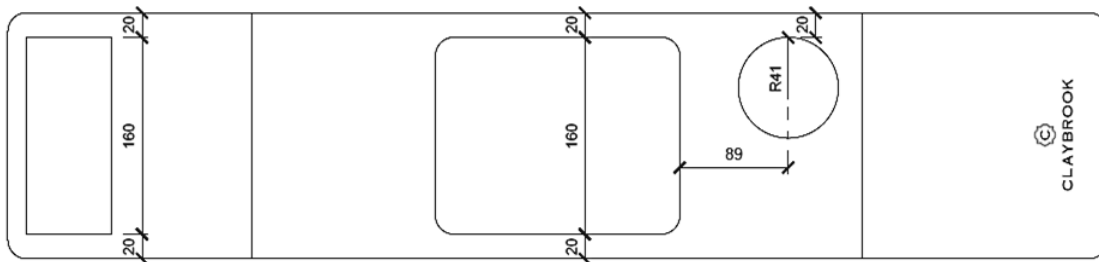

CLAYBROOK

Specification Sheet

Bath Rack  
J89201

900 x 200 x 60 mm ( 35 x 7.87 x 2.36 ")

Matte-white lacquered bamboo accessories tray with  
integrated towel bar

Product Code	Description	Available Colours
J89201	Matte-white lacquered bamboo accessories tray with integrated towel bar	Matte-White

\* All measurements are subject to change and variation