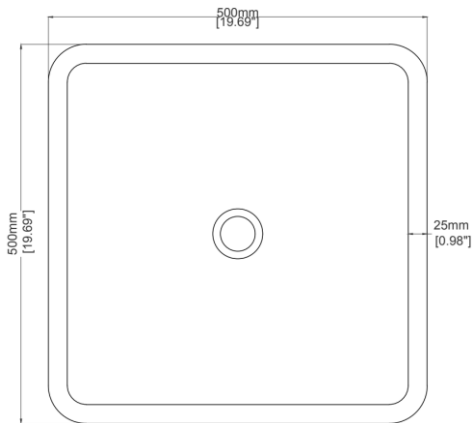

Shadow

Marble countertop basin

H49921

500 x 500 x 160 mm

19.69 x 19.69 x 6.30 inches

Available in various stone colours.

Matching Marble pop up waste included.

UV Resistant

Technical Information	
Weight	45 kg / 99 lbs
Weight with Water	70 kg / 154 lbs
Capacity	25 L / 6.60 US gal

* Due to the hand-finished nature of our products, minor variation in dimensions can be expected.