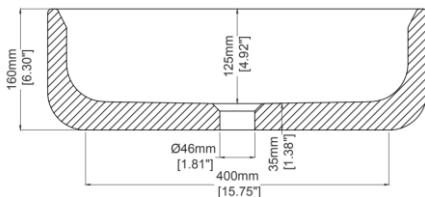

Shadow

Marble countertop basin

H49921

500 x 500 x 160 mm

19.69 x 19.69 x 6.30 inches

Available in various stone colours.

Matching Marble pop up waste included.

UV Resistant

Technical Information	
Weight	45 kg / 99 lbs
Weight with Water	70 kg / 154 lbs
Capacity	25 L / 6.60 US gal

* Due to the hand-finished nature of our products, minor variation in dimensions can be expected.