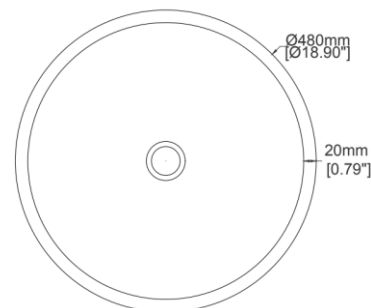

## Freestanding basin H49025

480 x 480 x 850 mm  
18.90 x 18.90 x 33.46 inches

Available in various reconstituted stone colours.

Please order Chrome / MarbleForm™ pop up waste separately.

UV Resistant

Slip Resistant

Technical Information	
Weight	110 kg / 243 lbs
Weight with Water	128 kg / 282 lbs
Capacity	18 L / 4.75 US gal
Water Depth to Overflow	86 mm / 3.39 inches

\* Due to the hand-finished nature of our products, minor variation in dimensions can be expected.  
\* This specification sheet should not be used as an installation guide. Please contact Claybrook for CAD drawings.