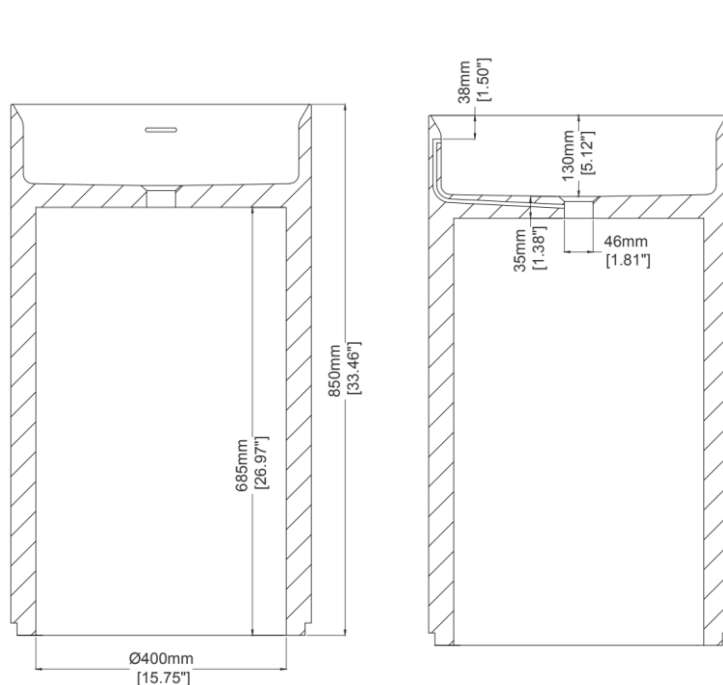

## Freestanding basin H49025

480 x 480 x 850 mm  
18.90 x 18.90 x 33.46 inches

Available in various reconstituted stone colours.

Please order Chrome / MarbleForm™ pop up waste separately.

UV Resistant

Slip Resistant

Technical Information	
Weight	110 kg / 243 lbs
Weight with Water	128 kg / 282 lbs
Capacity	18 L / 4.75 US gal
Water Depth to Overflow	86 mm / 3.39 inches

\* Due to the hand-finished nature of our products, minor variation in dimensions can be expected.  
\* This specification sheet should not be used as an installation guide. Please contact Claybrook for CAD drawings.