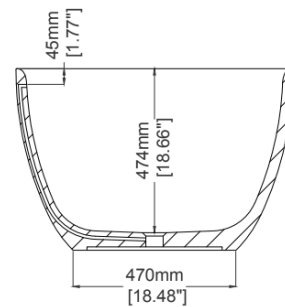

### H33103

1700 x 800 x 525 mm

66.93 x 31.50 x 20.67 inches

Available in various reconstituted stone colours.

Matching MarbleForm™ pop up waste included.

UV Resistant

Slip Resistant

Stain Resistant

Technical Information	
<b>Weight</b>	238 kg / 525 lbs
<b>Weight with Water</b>	606 kg / 1,336 lbs
<b>Capacity</b>	368 L / 97.15 US gal
<b>Water Depth to Overflow</b>	420 mm / 16.54 inches

\* Due to the hand-finished nature of our products, minor variation in dimensions can be expected.