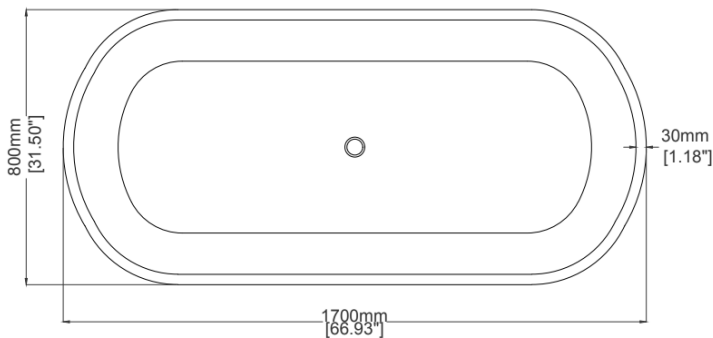

### H33103

1700 x 800 x 525 mm

66.93 x 31.50 x 20.67 inches

Available in various reconstituted stone colours.

Matching MarbleForm™ pop up waste included.

UV Resistant

Slip Resistant

Stain Resistant

Technical Information	
<b>Weight</b>	238 kg / 525 lbs
<b>Weight with Water</b>	606 kg / 1,336 lbs
<b>Capacity</b>	368 L / 97.15 US gal
<b>Water Depth to Overflow</b>	420 mm / 16.54 inches

\* Due to the hand-finished nature of our products, minor variation in dimensions can be expected.