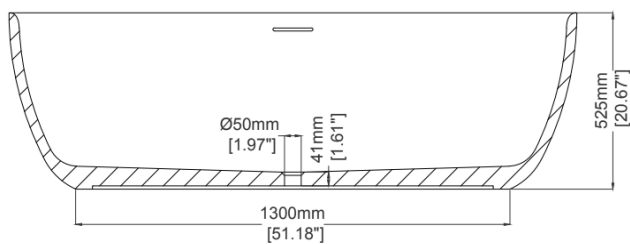

### H33103

1700 x 800 x 525 mm

66.93 x 31.50 x 20.67 inches

Available in various reconstituted stone colours.

Matching MarbleForm™ pop up waste included.

UV Resistant

Slip Resistant

Stain Resistant

Technical Information	
<b>Weight</b>	238 kg / 525 lbs
<b>Weight with Water</b>	606 kg / 1,336 lbs
<b>Capacity</b>	368 L / 97.15 US gal
<b>Water Depth to Overflow</b>	420 mm / 16.54 inches

\* Due to the hand-finished nature of our products, minor variation in dimensions can be expected.