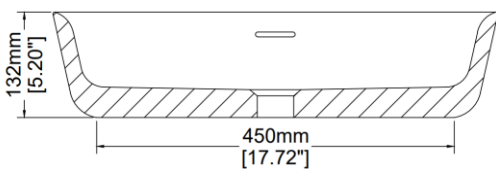

Soho - Tapered Rim

Countertop basin

H30425

560 x 370 x 132 mm

22.05 x 14.57 x 5.20 inches

Available in various reconstituted stone colours.

Matching MarbleForm™ pop up waste included.

UV Resistant

Technical Information	
Weight	17 kg / 37 lbs
Weight with Water	28 kg / 62 lbs
Capacity	11 L / 2.90 US gal
Water Depth to Overflow	66 mm / 2.60 inches

* Due to the hand-finished nature of our products, minor variation in dimensions can be expected.