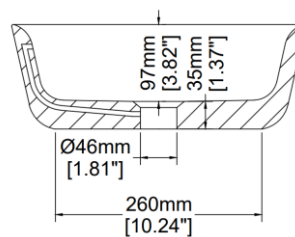

Soho - Tapered Rim

Countertop basin

H30425

560 x 370 x 132 mm

22.05 x 14.57 x 5.20 inches

Available in various reconstituted stone colours.

Matching MarbleForm™ pop up waste included.

UV Resistant

Technical Information	
Weight	17 kg / 37 lbs
Weight with Water	28 kg / 62 lbs
Capacity	11 L / 2.90 US gal
Water Depth to Overflow	66 mm / 2.60 inches

* Due to the hand-finished nature of our products, minor variation in dimensions can be expected.