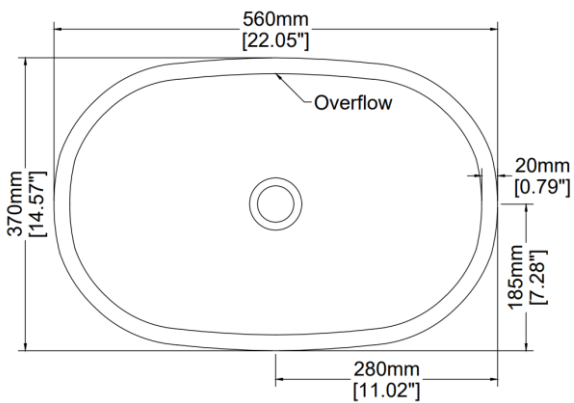

Soho - Tapered Rim

Countertop basin

H30425

560 x 370 x 132 mm

22.05 x 14.57 x 5.20 inches

Available in various reconstituted stone colours.

Matching MarbleForm™ pop up waste included.

UV Resistant

Technical Information	
Weight	17 kg / 37 lbs
Weight with Water	28 kg / 62 lbs
Capacity	11 L / 2.90 US gal
Water Depth to Overflow	66 mm / 2.60 inches

* Due to the hand-finished nature of our products, minor variation in dimensions can be expected.