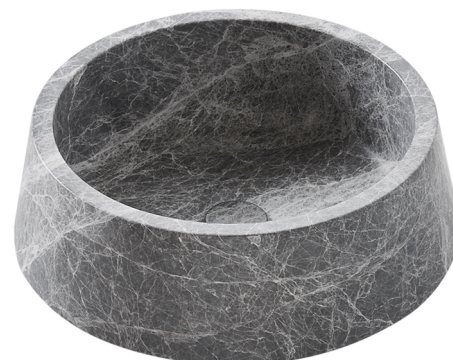

Echo

Marble countertop basin

H49931

Ø500 x 185 mm

Ø19.69 x 7.28 inches

Available in various stone colours.

Please order Chrome/ Marble™ pop up waste separately.

UV Resistant

Slip Resistant

Stain Resistant

Easy to Clean and Maintain

cUPC Certified

CE Certified

Description	Available Colours
Stone basin without overflow.	Lightning Grey. Our bathware items can also be ordered in select stones and marbles, please contact customer service for further details.

Technical Information		
Weight	54 kg	/ 119 lbs
Weight with Water	74 kg	/ 163 lbs
Capacity	20 L	/ 5.28 US gal

* Product features/ benefits are defined by test result of specific standard (ASTM, EN/ BS, IAPMO) with Claybrook's standard colours