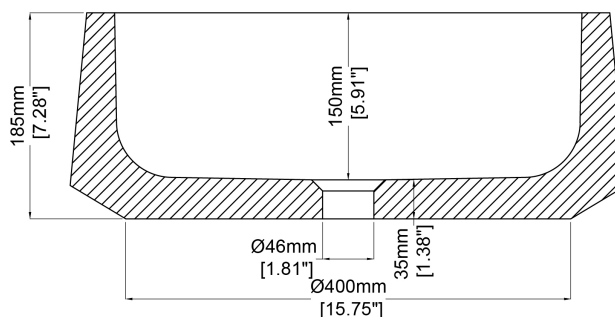

Echo

Marble countertop basin

H49931

Ø500 x 185 mm

Ø19.69 x 7.28 inches

Available in various stone colours.

Please order Chrome/ Marble™ pop up waste separately.

UV Resistant

Technical Information		
Weight	54 kg	/ 119 lbs
Weight with Water	74 kg	/ 163 lbs
Capacity	20 L	/ 5.28 US gal

* Product features/ benefits are defined by test result of specific standard (ASTM, EN/ BS, IAPMO) with Claybrook's standard colours