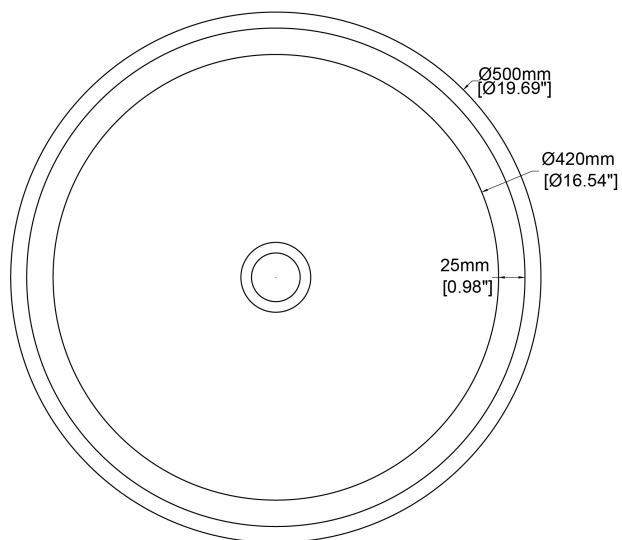

Echo

Marble countertop basin

H49931

Ø500 x 185 mm

Ø19.69 x 7.28 inches

Available in various stone colours.

Please order Chrome/ Marble™ pop up waste separately.

UV Resistant

Technical Information		
Weight	54 kg	/ 119 lbs
Weight with Water	74 kg	/ 163 lbs
Capacity	20 L	/ 5.28 US gal

* Product features/ benefits are defined by test result of specific standard (ASTM, EN/ BS, IAPMO) with Claybrook's standard colours