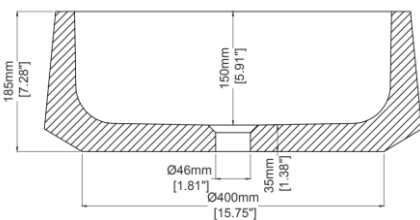

### H49931

500 x 500 x 185 mm

19.69 x 19.69 x 7.28 inches

Available in various stone colours.

Please order Chrome / Marble pop up waste separately.

UV Resistant

Slip Resistant

Stain Resistant

Technical Information	
Weight	54 kg / 119 lbs
Weight with Water	74 kg / 163 lbs
Capacity	20 L / 5.28 US gal

\* Due to the hand-finished nature of our products, minor variation in dimensions can be expected.