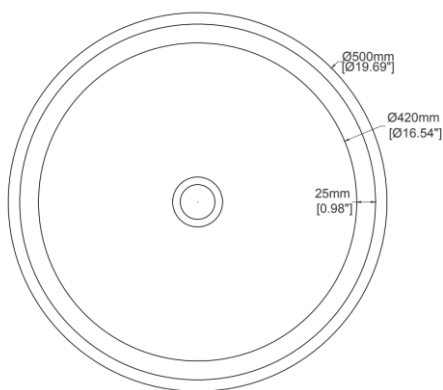

### H49931

500 x 500 x 185 mm

19.69 x 19.69 x 7.28 inches

Available in various stone colours.

Please order Chrome / Marble pop up waste separately.

UV Resistant

Slip Resistant

Stain Resistant

Technical Information	
Weight	54 kg / 119 lbs
Weight with Water	74 kg / 163 lbs
Capacity	20 L / 5.28 US gal

\* Due to the hand-finished nature of our products, minor variation in dimensions can be expected.