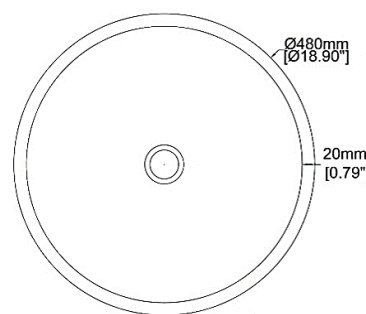

Orbit

Freestanding basin

H49025

Ø480 x 850 mm

Ø18.90 x 33.46 inches

Available in various reconstituted stone colours.

Matching MarbleForm™ pop up waste included.

UV Resistant

Technical Information		
Weight	110 kg	/ 243 lbs
Weight with Water	128 kg	/ 282 lbs
Capacity	18 L	/ 4.76 US gal
Water Depth to Overflow	86 mm	/ 3.39 "

* Product features/ benefits are defined by test result of specific standard (ASTM, EN/ BS, IAPMO) with Claybrook's standard colours