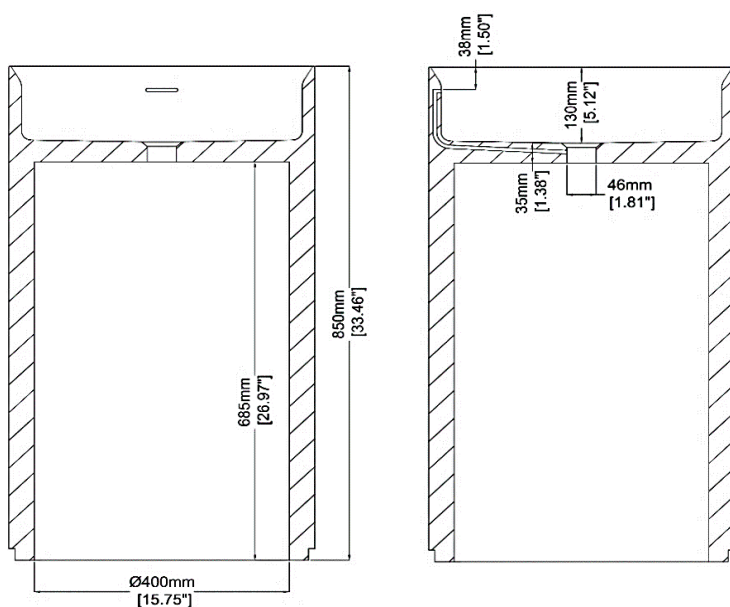

Orbit

Freestanding basin

H49025

Ø480 x 850 mm

Ø18.90 x 33.46 inches

Available in various reconstituted stone colours.

Matching MarbleForm™ pop up waste included.

UV Resistant

Technical Information		
Weight	110 kg	/ 243 lbs
Weight with Water	128 kg	/ 282 lbs
Capacity	18 L	/ 4.76 US gal
Water Depth to Overflow	86 mm	/ 3.39 "

* Product features/ benefits are defined by test result of specific standard (ASTM, EN/ BS, IAPMO) with Claybrook's standard colours