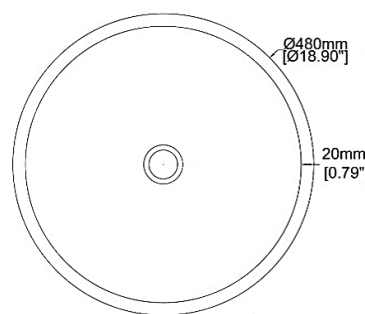

Orbit

Freestanding basin H49025

Ø480 x 850 mm
Ø18.90 x 33.46 inches

Available in various reconstituted stone colours.

Please order Chrome/ MarbleForm™ pop up waste separately.

UV Resistant

Slip Resistant

Stain Resistant

Technical Information		
Weight	110 kg	/ 243 lbs
Weight with Water	128 kg	/ 282 lbs
Capacity	18 L	/ 4.76 US gal
Water Depth to Overflow	86 mm	/ 3.39 "

* Product features/ benefits are defined by test result of specific standard (ASTM, EN/ BS, IAPMO) with Claybrook's standard colours