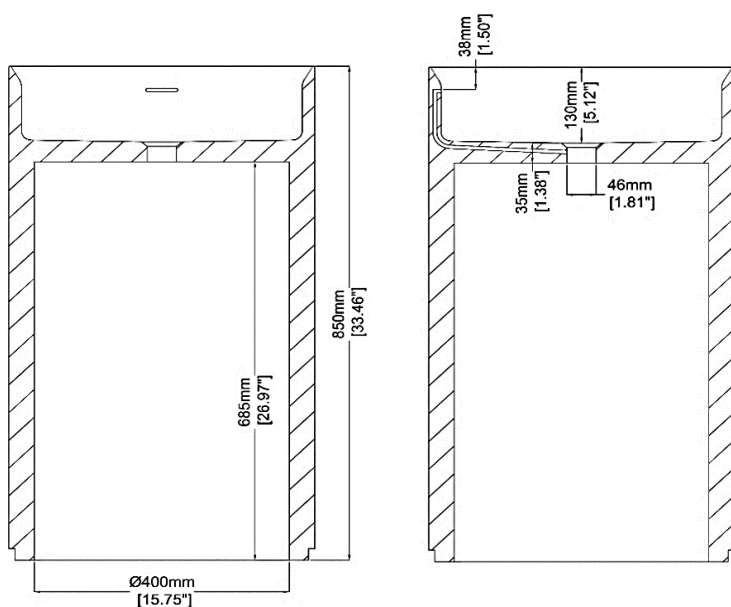

Orbit

Freestanding basin H49025

Ø480 x 850 mm
Ø18.90 x 33.46 inches

Available in various reconstituted stone colours.

Please order Chrome/ MarbleForm™ pop up waste separately.

UV Resistant

Slip Resistant

Stain Resistant

Technical Information		
Weight	110 kg	/ 243 lbs
Weight with Water	128 kg	/ 282 lbs
Capacity	18 L	/ 4.76 US gal
Water Depth to Overflow	86 mm	/ 3.39 "

* Product features/ benefits are defined by test result of specific standard (ASTM, EN/ BS, IAPMO) with Claybrook's standard colours