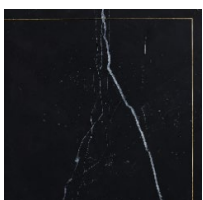

Cube

Glimmer
V05902

V05902-01

V05902-02

V05902-03

	V05902-01	V05902-02	V05902-03
Colours	Calacatta Borghini	Nero Marquina	Grey Fousanna
	Brass 0.6 mm	Brass 0.6 mm	Brass 0.6 mm
Finish	Honed		
Suggested Grout Colour	White	Black	Medium Grey

Technical Information	
Size of Repeat	200 mm x 200 mm
	7.87 " x 7.87 "
Thickness	10 mm
Area / Section	0.04 sm / 0.43 sf
Section Weight	1.04 kg / 2.29 lbs

Disclaimer

Claybrook stone products are high quality hand crafted products using the finest natural materials sourced from around the world. Stone is an organic material and as such there may be minor variations in colour, size of inclusion and shading as a result of the geological formation and these should not be considered imperfections.