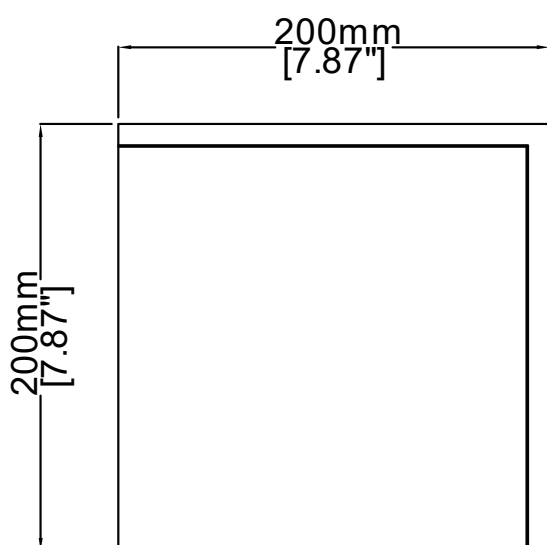

Cube

Glimmer
V05902

V05902-01

V05902-02

V05902-03

	V05902-01	V05902-02	V05902-03
Colours	Calacatta Borghini	Nero Marquina	Grey Fousanna
	Brass 0.6 mm	Brass 0.6 mm	Brass 0.6 mm
Finish	Honed		
Suggested Grout Colour	White	Black	Medium Grey

Technical Information	
Size of Repeat	200 mm x 200 mm
	7.87 " x 7.87 "
Thickness	10 mm
Area / Section	0.04 sm / 0.43 sf
Section Weight	1.04 kg / 2.29 lbs

Disclaimer

Claybrook stone products are high quality hand crafted products using the finest natural materials sourced from around the world. Stone is an organic material and as such there may be minor variations in colour, size of inclusion and shading as a result of the geological formation and these should not be considered imperfections.

*** All measurements are subject to change and variation**