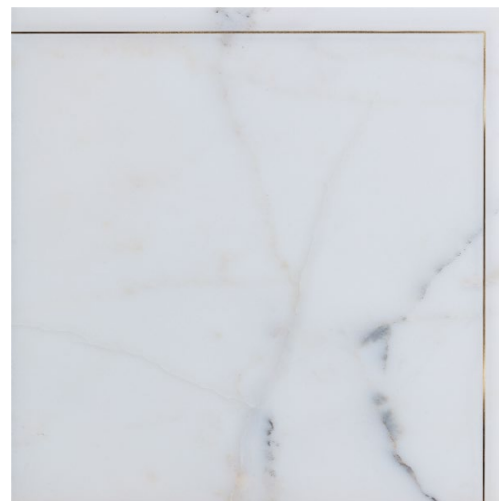

Cube

Glimmer
V05902

V05902-01

V05902-02

V05902-03

	V05902-01	V05902-02	V05902-03
Colours	Calacatta Borghini	Nero Marquina	Grey Fousanna
	Brass 0.6 mm	Brass 0.6 mm	Brass 0.6 mm
Finish	Honed		
Suggested Grout Colour	White	Black	Medium Grey

Technical Information	
Size of Repeat	200 mm x 200 mm
	7.87 " x 7.87 "
Thickness	10 mm
Area / Section	0.04 sm / 0.43 sf
Section Weight	1.04 kg / 2.29 lbs

Disclaimer

Claybrook stone products are high quality hand crafted products using the finest natural materials sourced from around the world. Stone is an organic material and as such there may be minor variations in colour, size of inclusion and shading as a result of the geological formation and these should not be considered imperfections.