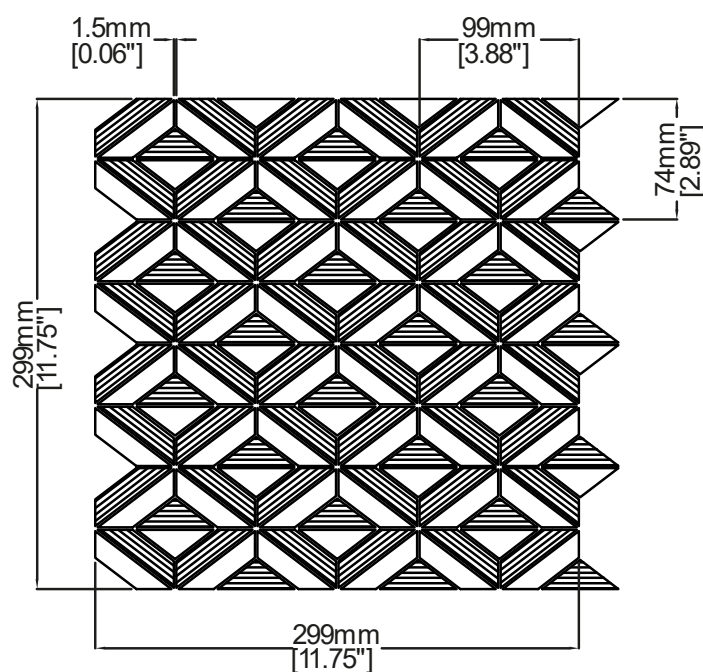

Pyramid

Texture
V05511

V05511-01

V05511-02

V05511-03

	V05511-01	V05511-02	V05511-03
Colours	Cinder Grey	Bardiglio Imperiale	Bianco Carrara
Finish	Honed, Raked		
Suggested Grout Colour	Medium Grey		White

Technical Information	
Mounting	Mesh-mounted
Size of Repeat	299 mm x 299 mm
	11.75 " x 11.75 "
Thickness	10 mm
Area / Section	0.09 sm / 0.96 sf
Section Weight	2.51 kg / 5.52 lbs