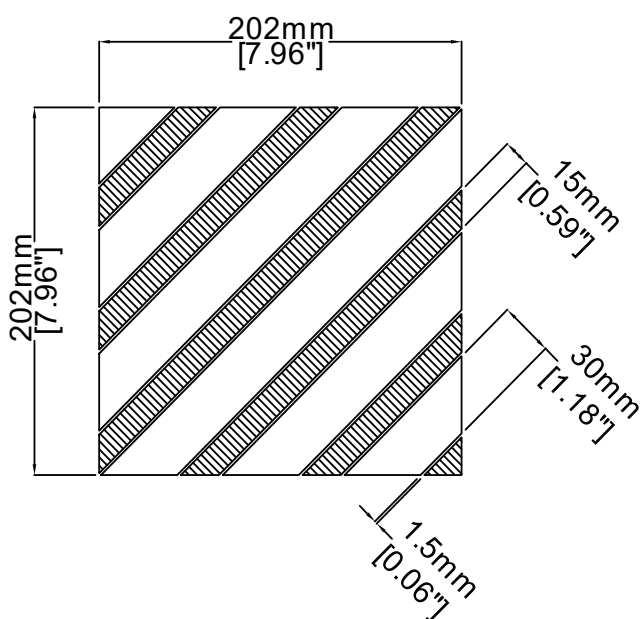

Metro

Texture
V05510

V05510-01

V05510-02

V05510-03

	V05510-01	V05510-02	V05510-03
Colours	Cinder Grey	Bardiglio Imperiale	Bianco Carrara
		Bianco Carrara	
Finish	Honed, Graffiato		
Suggested Grout Colour	Medium Grey		White

Technical Information	
Mounting	Mesh-mounted
Size of Repeat	202 mm x 202 mm
	7.96 " x 7.96 "
Thickness	10 mm
Area / Section	0.04 sm / 0.44 sf
Section Weight	0.96 kg / 2.11 lbs

Disclaimer

Claybrook stone products are high quality hand crafted products using the finest natural materials sourced from around the world. Stone is an organic material and as such there may be minor variations in colour, size of inclusion and shading as a result of the geological formation and these should not be considered imperfections.

*** All measurements are subject to change and variation**