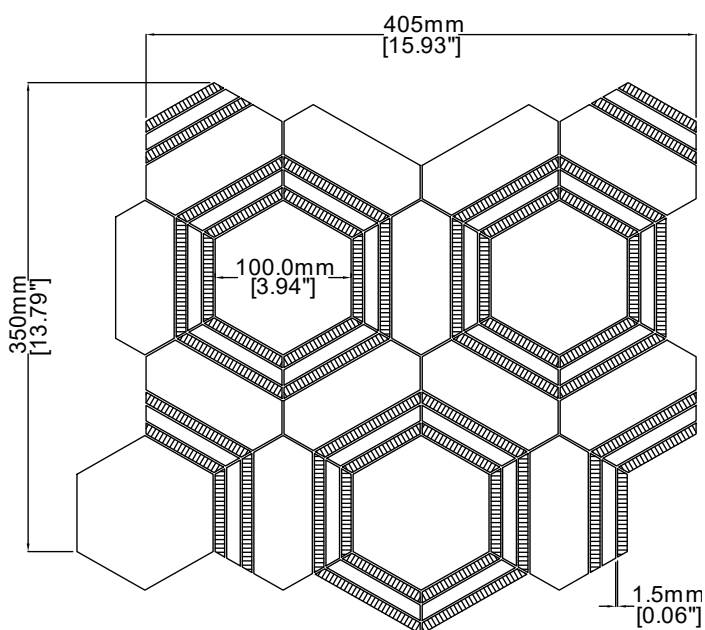

## Specification Sheet

Texture  
V05509

V05509-01

V05509-02

V05509-03

|                               | V05509-01        | V05509-02           | V05509-03      |
|-------------------------------|------------------|---------------------|----------------|
| <b>Colours</b>                | Cinder Grey      | Bardiglio Imperiale | Bianco Carrara |
|                               |                  | Bianco Carrara      |                |
| <b>Finish</b>                 | Honed, Graffiato |                     |                |
| <b>Suggested Grout Colour</b> | Medium Grey      |                     | White          |

| Technical Information |                    |
|-----------------------|--------------------|
| <b>Mounting</b>       | Mesh-mounted       |
| <b>Size of Repeat</b> | 350 mm x 405 mm    |
|                       | 13.79 " x 15.93 "  |
| <b>Thickness</b>      | 10 mm              |
| <b>Area / Section</b> | 0.14 sm / 1.53 sf  |
| <b>Section Weight</b> | 3.32 kg / 7.30 lbs |