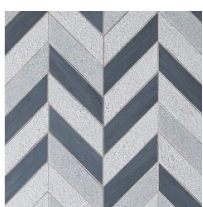

# Chevron

Texture  
V05508

V05508-01

V05508-02

V05508-03

	V05508-01	V05508-02	V05508-03
<b>Colours</b>	Cinder Grey	Bardiglio Imperiale	Bianco Carrara
<b>Finish</b>	Sandblasted, Honed, Hammered		
<b>Suggested Grout Colour</b>	Medium Grey		White

Technical Information	
<b>Mounting</b>	Mesh-mounted
<b>Size of Repeat</b>	256 mm x 384 mm
	10.08 " x 15.10 "
<b>Thickness</b>	10 mm
<b>Area / Section</b>	0.10 sm / 1.06 sf
<b>Section Weight</b>	2.34 kg / 5.15 lbs