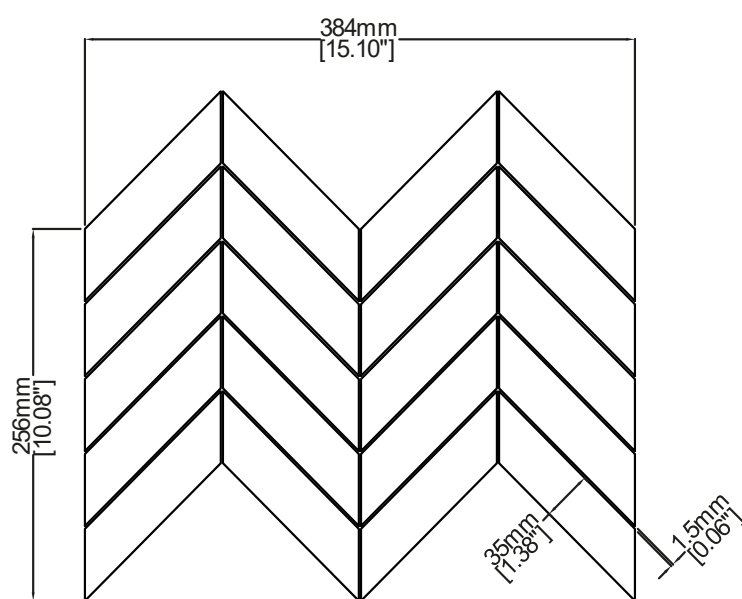

# Chevron

Texture  
V05508

V05508-01

V05508-02

V05508-03

	V05508-01	V05508-02	V05508-03
<b>Colours</b>	Cinder Grey	Bardiglio Imperiale	Bianco Carrara
<b>Finish</b>	Sandblasted, Honed, Hammered		
<b>Suggested Grout Colour</b>	Medium Grey		White

Technical Information	
<b>Mounting</b>	Mesh-mounted
<b>Size of Repeat</b>	256 mm x 384 mm
	10.08 " x 15.10 "
<b>Thickness</b>	10 mm
<b>Area / Section</b>	0.10 sm / 1.06 sf
<b>Section Weight</b>	2.34 kg / 5.15 lbs