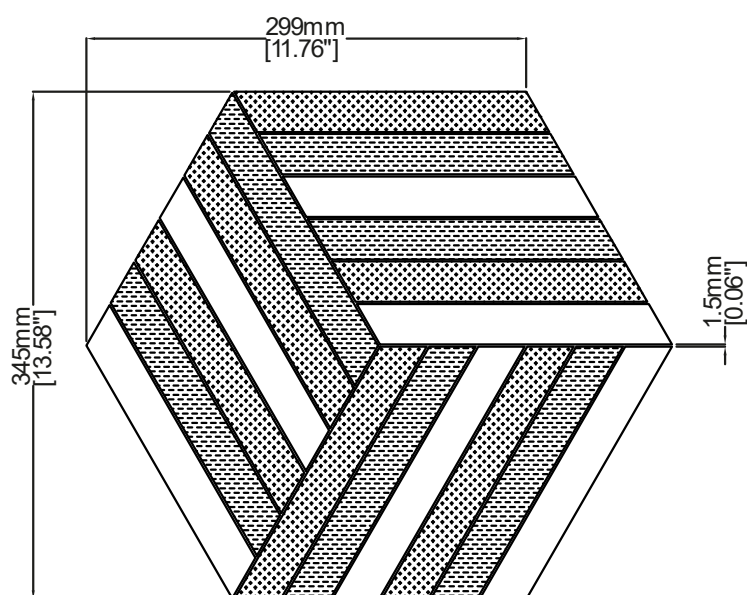

Hex

Texture
V05502

V05502-02

V05502-03

V05502-01

	V05502-01	V05502-02	V05502-03
Colours	Cinder Grey	Bardiglio Imperiale	Bianco Carrara
Finish	Sandblasted, Striated, Hammered		
Suggested Grout Colour	Medium Grey		White

Technical Information	
Mounting	Mesh-mounted
Size of Repeat	345 mm x 299 mm
	13.58 " x 11.76 "
Thickness	10 mm
Area / Section	0.10 sm / 1.11 sf
Section Weight	3.48 kg / 7.66 lbs

Disclaimer

Claybrook stone products are high quality hand crafted products using the finest natural materials sourced from around the world. Stone is an organic material and as such there may be minor variations in colour, size of inclusion and shading as a result of the geological formation and these should not be considered imperfections.