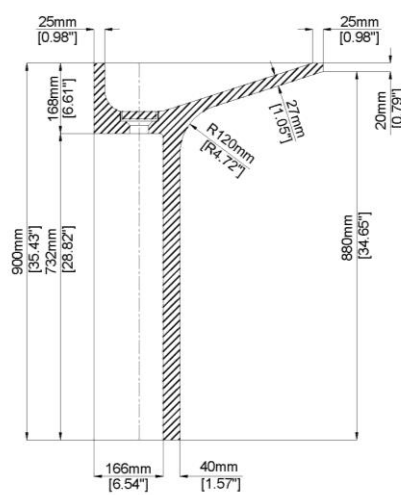

SECTION B-B

* All measurements are subject to change and variation.

* This specification sheet should not be used as an installation guide. Please contact Claybrook for CAD drawings.