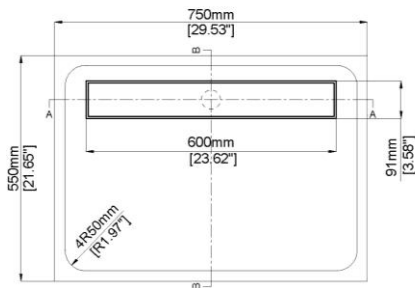

## Marble Free Standing Basin H49935

750 mm X 550 mm X 900 mm ( 29.53 " X 21.65 " X 35.43 " )

Drain cover in same marble included.

Please order Chrome/MarbleForm pop up waste separately.

Mould Code	Description	Available Colours
H49935	Marble basin without overflow	Bianco Carrara (BC)
		* Please contact us for bespoke color palette

### TOP VIEW

Technical Information	
Basin weight	196.0 kg / 432 lbs
Weight with water	221.0 kg / 487 lbs
Capacity	25.0 L / 6.6 US gal