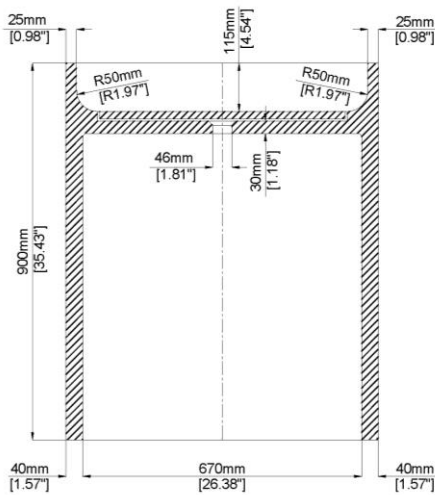

SECTION A-A