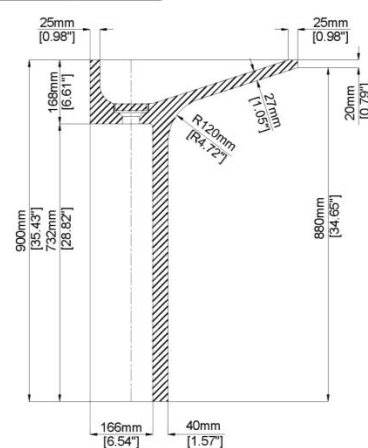

SECTION B-B

* Product features/ benefits are defined by test result of specific standard (ASTM, EN/ BS, IAPMO) with Claybrook's standard colours

* All measurements are subject to change and variation.

* This specification sheet should not be used as an installation guide. Please contact Claybrook for CAD drawings.