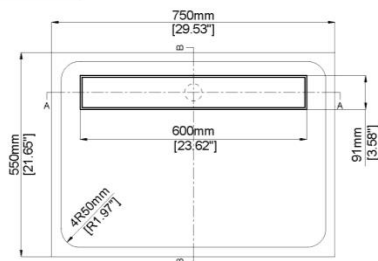

CLAYBROOK

Specification Sheet

Edge

Marble Free Standing Basin H49935

750 mm x 550 mm x 900 mm (29.53 " x 21.65 " x 35.43 ")

Drain cover in same marble included.

Please order Chrome/MarbleForm™ pop up waste separately.

Mould Code	Description	Available Colours
H49935	Marble basin without overflow	Bianco Carrara (BC)
		* Please contact us for bespoke color palette

TOP VIEW

Technical Information	
Basin weight	196.0 kg / 432 lbs
Weight with water	221.0 kg / 487 lbs
Capacity	25.0 L / 6.6 US gal