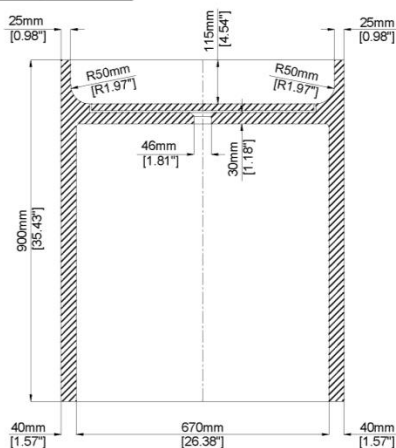

SECTION A-A