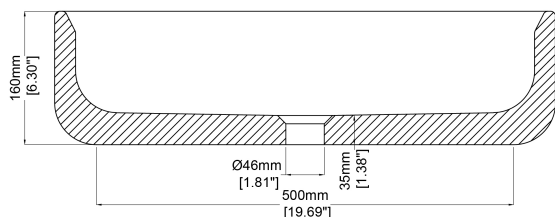

Touch

Marble countertop basin

H49925

600 x 400 x 160 mm
23.62 x 15.75 x 6.30 inches

Available in various stone colours.

Please order Chrome/ Marble™ pop up waste separately.

UV Resistant

Slip Resistant

Technical Information		
Weight	56 kg	/ 123 lbs
Weight with Water	80 kg	/ 176 lbs
Capacity	24 L	/ 6.34 US gal

* Product features/ benefits are defined by test result of specific standard (ASTM, EN/ BS, IAPMO) with Claybrook's standard colours