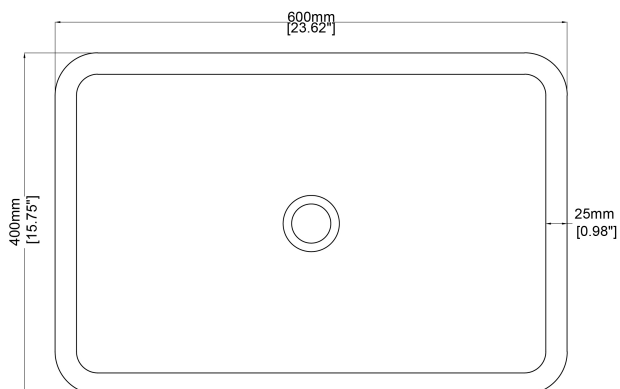

Touch

Marble countertop basin

H49925

600 x 400 x 160 mm
23.62 x 15.75 x 6.30 inches

Available in various stone colours.

Please order Chrome/ Marble™ pop up waste separately.

UV Resistant

Slip Resistant

Technical Information		
Weight	56 kg	/ 123 lbs
Weight with Water	80 kg	/ 176 lbs
Capacity	24 L	/ 6.34 US gal

* Product features/ benefits are defined by test result of specific standard (ASTM, EN/ BS, IAPMO) with Claybrook's standard colours