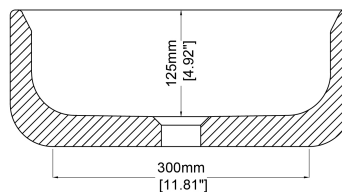

Touch

Marble countertop basin

H49925

600 x 400 x 160 mm
23.62 x 15.75 x 6.30 inches

Available in various stone colours.

Please order Chrome/ Marble™ pop up waste separately.

UV Resistant

Slip Resistant

Technical Information		
Weight	56 kg	/ 123 lbs
Weight with Water	80 kg	/ 176 lbs
Capacity	24 L	/ 6.34 US gal

* Product features/ benefits are defined by test result of specific standard (ASTM, EN/ BS, IAPMO) with Claybrook's standard colours