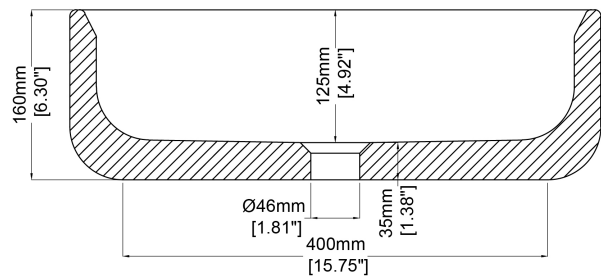

Shadow

Marble countertop basin H49921

500 x 500 x 160 mm
19.69 x 19.69 x 6.30 inches

Available in various stone colours.

Please order Chrome/ Marble™ pop up waste separately.

- 
UV Resistant
- 
Slip Resistant
- 
Stain Resistant
- 
Easy to Clean and Maintain
- 
cUPC Certified
- 
CE Certified

Description	Available Colours
Stone basin without overflow.	Silver Ebru. Our bathware items can also be ordered in select stones and marbles, please contact customer service for further details.

Technical Information		
Weight	45 kg	/ 99 lbs
Weight with Water	70 kg	/ 154 lbs
Capacity	25 L	/ 6.6 US gal