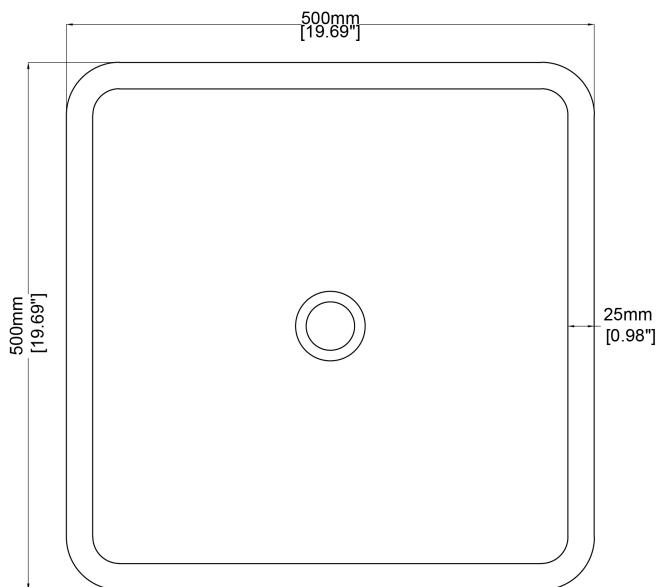

Shadow

Marble countertop basin H49921

500 x 500 x 160 mm
19.69 x 19.69 x 6.30 inches

Available in various stone colours.

Please order Chrome/ Marble™ pop up waste separately.

- 
UV Resistant
- 
Slip Resistant
- 
Stain Resistant
- 
Easy to Clean and Maintain
- 
cUPC Certified
- 
CE Certified

Description	Available Colours
Stone basin without overflow.	Silver Ebru. Our bathware items can also be ordered in select stones and marbles, please contact customer service for further details.

Technical Information		
Weight	45 kg	/ 99 lbs
Weight with Water	70 kg	/ 154 lbs
Capacity	25 L	/ 6.6 US gal