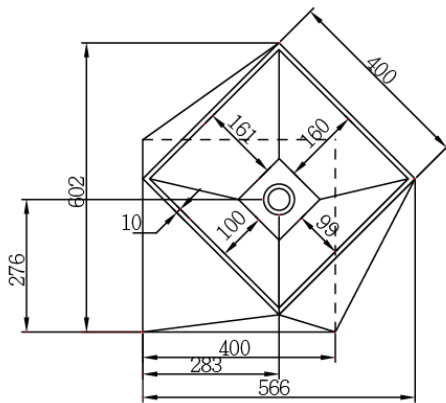

CLAYBROOK

Specification Sheet

Matrix

Marble Freestanding Basin H49024

602 x 566 x 850 mm (24 x 22.3 x 33.5 ")

Please order Chrome/MarbleForm™ pop up waste separatel

Product Code	Description	Available Colours
H49024	Marble basin without overflow	Statuary White
* Please contact us for bespoke color palette		

Technical Information	
Basin weight	271 kg
Weight with water	279 kg
Capacity	8 L

* All measurements are subject to change and variation