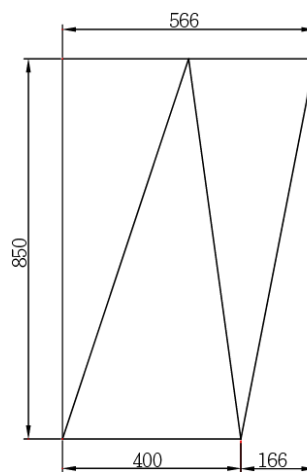

CLAYBROOK

Specification Sheet

Matrix

Marble Freestanding Basin H49024

602 x 566 x 850 mm (24 x 22.3 x 33.5 ")

Please order Chrome/MarbleForm™ pop up waste separatel

Product Code	Description	Available Colours
H49024	Marble basin without overflow	Statuary White
* Please contact us for bespoke color palette		

Technical Information	
Basin weight	271 kg
Weight with water	279 kg
Capacity	8 L

* All measurements are subject to change and variation