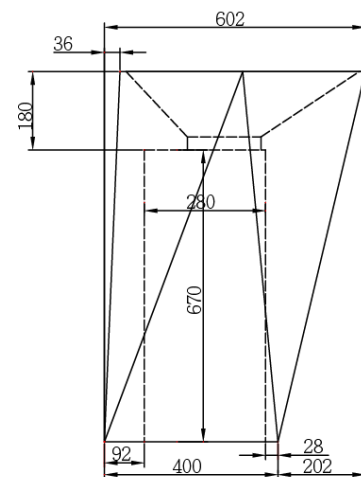

CLAYBROOK

Specification Sheet

Matrix

Marble Freestanding Basin H49024

602 x 566 x 850 mm (24 x 22.3 x 33.5 ")

Please order Chrome/MarbleForm™ pop up waste separatel

Product Code	Description	Available Colours
H49024	Marble basin without overflow	Statuary White
* Please contact us for bespoke color palette		

Technical Information	
Basin weight	271 kg
Weight with water	279 kg
Capacity	8 L

* All measurements are subject to change and variation