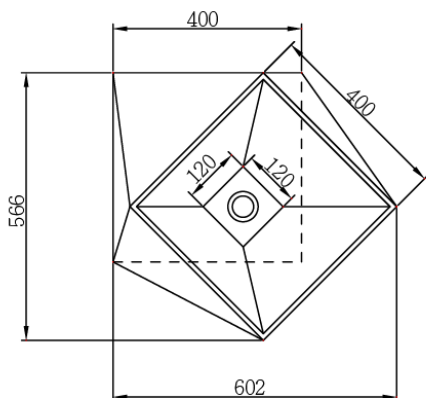

CLAYBROOK

Specification Sheet

Matrix

Marble Freestanding Basin H49024

602 x 566 x 850 mm (24 x 22.3 x 33.5 ")

Please order Chrome/MarbleForm™ pop up waste separatel

Product Code	Description	Available Colours
H49024	Marble basin without overflow	Statuary White
* Please contact us for bespoke color palette		

Technical Information	
Basin weight	271 kg
Weight with water	279 kg
Capacity	8 L

* All measurements are subject to change and variation