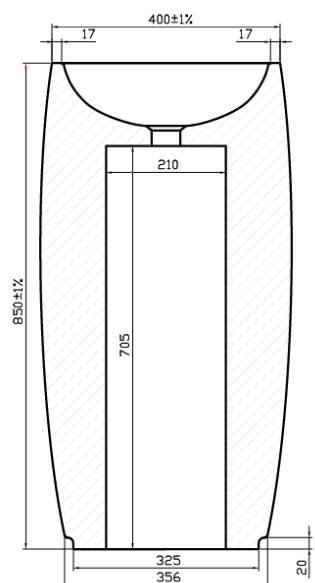

CLAYBROOK

Specification Sheet

Quadro

Marble Freestanding Basin H49022

620 x 440 x 850 mm (24 x 17.3 x 33.5 ")

Please order Chrome/MarbleForm™ pop up waste separatel

Product Code	Description	Available Colours
H49022	Marble basin without overflow	Nero Marquina
* Please contact us for bespoke color palette		

Technical Information	
Basin weight	139 kg
Weight with water	149 kg
Capacity	10 L

* All measurements are subject to change and variation