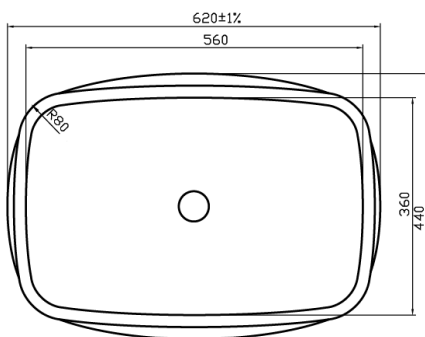

CLAYBROOK

Specification Sheet

Quadro

Marble Freestanding Basin H49022

620 x 440 x 850 mm (24 x 17.3 x 33.5 ")

Please order Chrome/MarbleForm™ pop up waste separatel

Product Code	Description	Available Colours
H49022	Marble basin without overflow	Nero Marquina
* Please contact us for bespoke color palette		

Technical Information	
Basin weight	139 kg
Weight with water	149 kg
Capacity	10 L

* All measurements are subject to change and variation