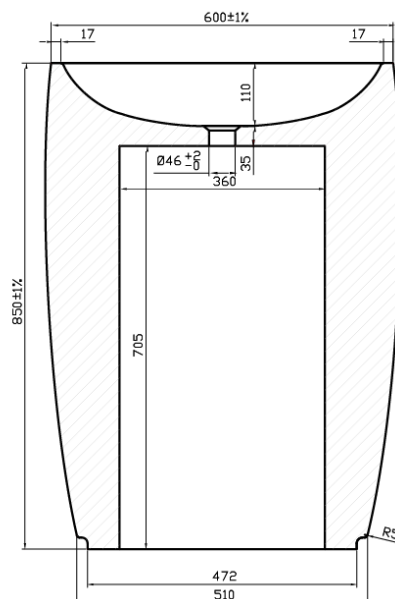

CLAYBROOK

Specification Sheet

Quadro

Marble Freestanding Basin H49022

620 x 440 x 850 mm (24 x 17.3 x 33.5 ")

Please order Chrome/MarbleForm™ pop up waste separatel

Product Code	Description	Available Colours
H49022	Marble basin without overflow	Nero Marquina
* Please contact us for bespoke color palette		

Technical Information	
Basin weight	139 kg
Weight with water	149 kg
Capacity	10 L

* All measurements are subject to change and variation