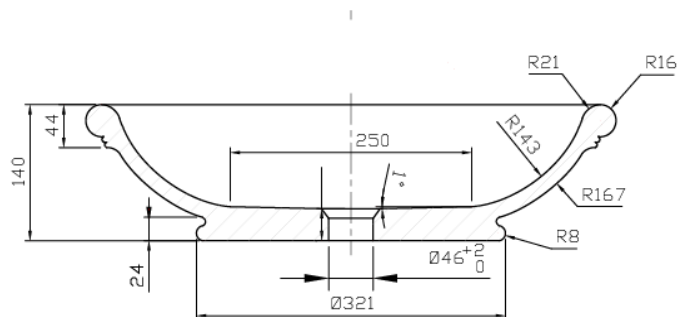

## Marble Countertop Basin H47021

Diameter 550 x 140 mm ( 22 x 5.51 ")

Please order Chrome/MarbleForm™ pop up waste separately.

Product Code	Description	Available Colours
H47021	Marble basin without overflow	Bianco Carrara
* Please contact us for bespoke color palette		

Technical Information	
Basin weight	9 kg
Weight with water	20 kg
Capacity	11 L

\* All measurements are subject to change and variation.

\* This specification sheet should not be used as an installation guide. Please contact Claybrook for CAD drawings.