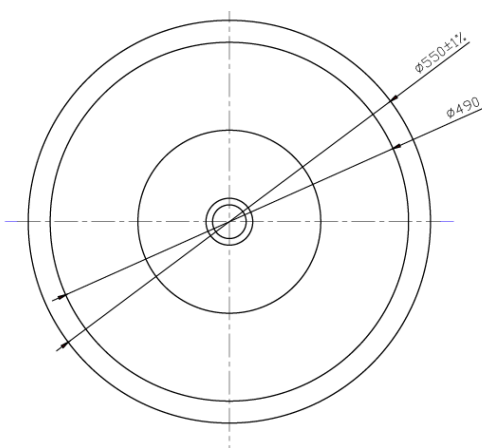

## Marble Countertop Basin H47021

Diameter 550 x 140 mm ( 22 x 5.51 ")

Please order Chrome/MarbleForm™ pop up waste separately.

Product Code	Description	Available Colours
H47021	Marble basin without overflow	Bianco Carrara
* Please contact us for bespoke color palette		

Technical Information	
Basin weight	9 kg
Weight with water	20 kg
Capacity	11 L

\* All measurements are subject to change and variation.

\* This specification sheet should not be used as an installation guide. Please contact Claybrook for CAD drawings.