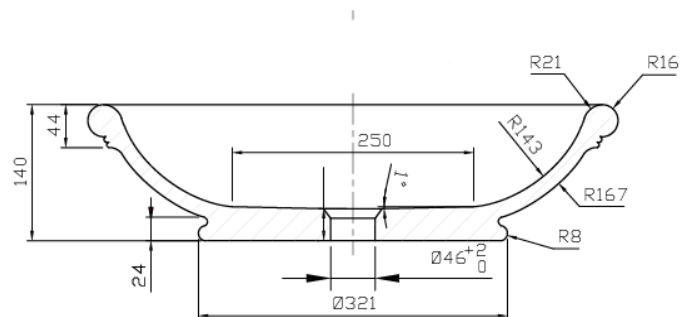

CLAYBROOK

Specification Sheet

Devonshire

Marble Countertop Basin
H47021

Diameter 550 X 140 mm (22 X 5.51 ")
Please order Chrome/MarbleForm pop up waste sep

Product Code	Description	Available Colours
H47021	Marble basin without overflow	Bianco Carrara
* Please contact us for bespoke color palette		

Technical Information	
Basin weight	9 kg
Weight with water	20 kg
Capacity	11 L

* All measurements are subject to change and variation