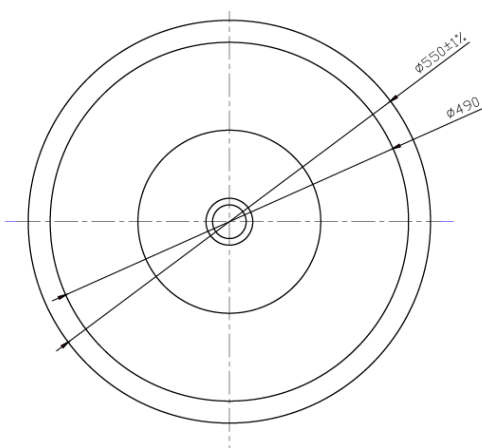

CLAYBROOK

Specification Sheet

Devonshire

Marble Countertop Basin
H47021

Diameter 550 X 140 mm (22 X 5.51 ")
Please order Chrome/MarbleForm pop up waste sep

Product Code	Description	Available Colours
H47021	Marble basin without overflow	Bianco Carrara
* Please contact us for bespoke color palette		

Technical Information	
Basin weight	9 kg
Weight with water	20 kg
Capacity	11 L

* All measurements are subject to change and variation