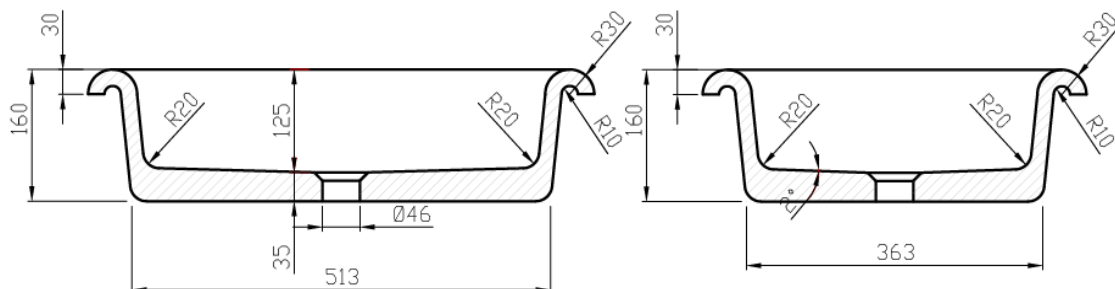

## Marble Countertop Basin H45925

620 x 470 x 160 mm ( 24 x 18.5 x 6.3 ")

Please order Chrome/MarbleForm™ pop up waste separately.

Product Code	Description	Available Colours
H45925	Marble basin without overflow	Calacatta Borghini
* Please contact us for bespoke color palette		

Technical Information	
Basin weight	25 kg
Weight with water	41 kg
Capacity	16 L

\* All measurements are subject to change and variation.

\* This specification sheet should not be used as an installation guide. Please contact Claybrook for CAD drawings.