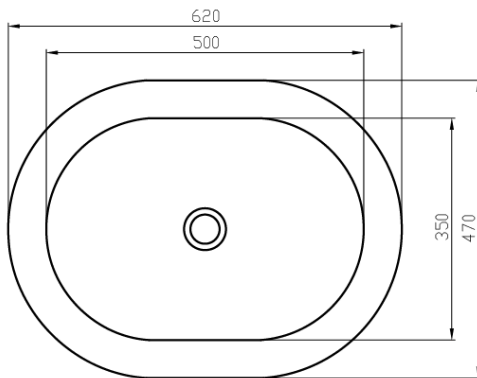

## Marble Countertop Basin H45925

620 x 470 x 160 mm ( 24 x 18.5 x 6.3 ")

Please order Chrome/MarbleForm™ pop up waste separately.

Product Code	Description	Available Colours
H45925	Marble basin without overflow	Calacatta Borghini
* Please contact us for bespoke color palette		

Technical Information	
Basin weight	25 kg
Weight with water	41 kg
Capacity	16 L

\* All measurements are subject to change and variation.

\* This specification sheet should not be used as an installation guide. Please contact Claybrook for CAD drawings.