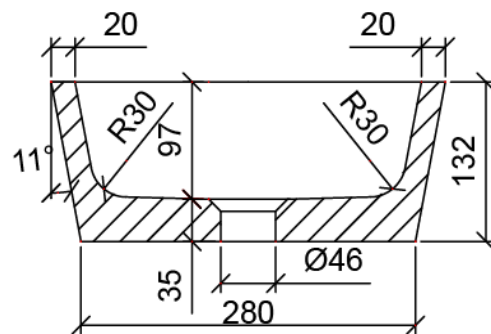

CLAYBROOK

Specification Sheet

Soho

Marble Countertop Basin H30424

500 x 330 x 132 mm (20 x 13 x 5.2 ")

Please order Chrome/MarbleForm™ pop up waste separately.

Product Code	Description	Available Colours
H30424	Marble basin without overflow	Calacatta Borghini
* Please contact us for bespoke color palette		

Technical Information	
Basin weight	13 kg
Weight with water	21 kg
Capacity	8 L

* All measurements are subject to change and variation.

* This specification sheet should not be used as an installation guide. Please contact Claybrook for CAD drawings.