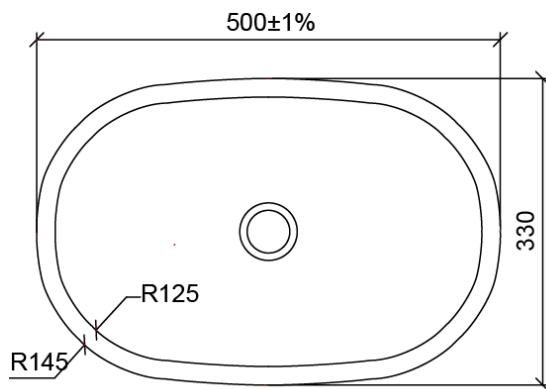

CLAYBROOK

Specification Sheet

Soho

Marble Countertop Basin H30424

500 x 330 x 132 mm (20 x 13 x 5.2 ")

Please order Chrome/MarbleForm™ pop up waste separately.

Product Code	Description	Available Colours
H30424	Marble basin without overflow	Calacatta Borghini
* Please contact us for bespoke color palette		

Technical Information	
Basin weight	13 kg
Weight with water	21 kg
Capacity	8 L

* All measurements are subject to change and variation.

* This specification sheet should not be used as an installation guide. Please contact Claybrook for CAD drawings.