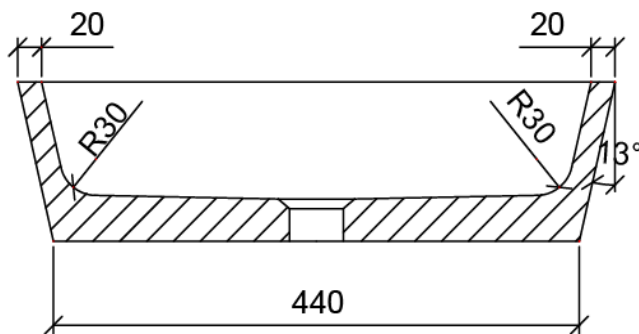

CLAYBROOK

Specification Sheet

Soho

Marble Countertop Basin H30424

500 x 330 x 132 mm (20 x 13 x 5.2 ")

Please order Chrome/MarbleForm™ pop up waste separately.

Product Code	Description	Available Colours
H30424	Marble basin without overflow	Calacatta Borghini
* Please contact us for bespoke color palette		

Technical Information	
Basin weight	13 kg
Weight with water	21 kg
Capacity	8 L

* All measurements are subject to change and variation.

* This specification sheet should not be used as an installation guide. Please contact Claybrook for CAD drawings.