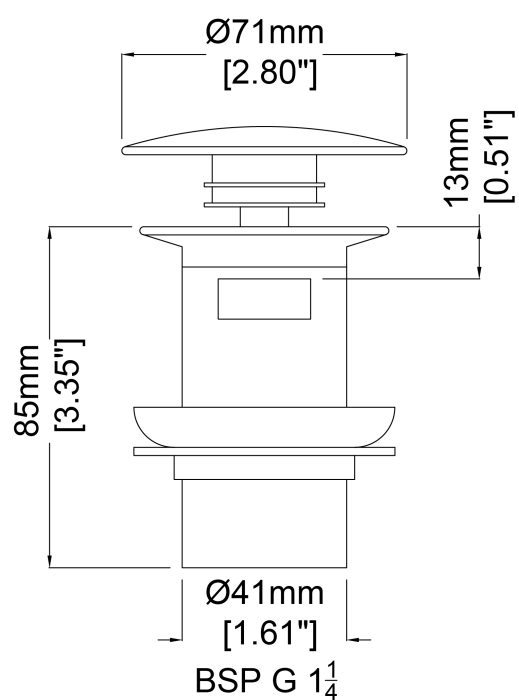

Chrome / MarbleForm™ pop-up waste for basins
J89602

Ø71 mm

Ø2.80 inches

Available in various reconstituted stone colours.

Description	Available Colours
Chrome / MarbleForm™ pop-up waste for basins	This item is available in all of our MarbleForm™ colours, please refer to the colour palette online. Our bathware items can also be ordered in select stones and marbles, please contact customer service for further details.

* All measurements are subject to change and variation.

* This specification sheet should not be used as an installation guide. Please contact Claybrook for CAD drawings.