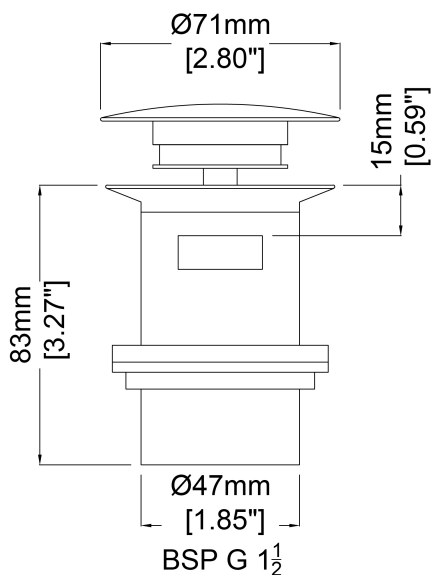

**Chrome / MarbleForm™ pop-up waste for baths
J89601**

Ø71 mm
Ø2.80 inches

Available in various reconstituted stone colours.

Description	Available Colours
Chrome / MarbleForm™ pop-up waste for baths	This item is available in all of our MarbleForm™ colours, please refer to the colour palette online. Our bathware items can also be ordered in select stones and marbles, please contact customer service for further details.

* Product features/ benefits are defined by test result of specific standard (ASTM, EN/ BS, IAPMO) with Claybrook's standard colours

* All measurements are subject to change and variation.

* This specification sheet should not be used as an installation guide. Please contact Claybrook for CAD drawings.