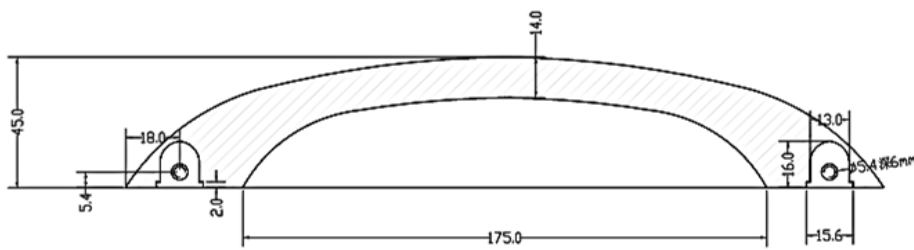

CLAYBROOK

Specification Sheet

Grab Bar
J89301

253 x 24.7 x 45 mm (10 x 0.97 x 1.77 ")

Can be attached to the top edge / side of a bath

Product Code	Description	Available Colours
J89301	Grab Bar	Chrome plated

* All measurements are subject to change and variation