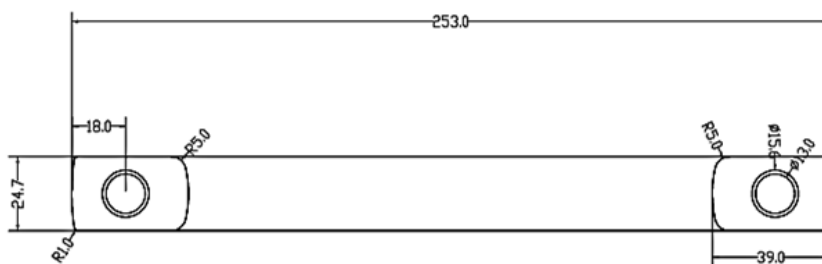

CLAYBROOK

Specification Sheet

Grab Bar
J89301

253 x 24.7 x 45 mm (10 x 0.97 x 1.77 ")

Can be attached to the top edge / side of a bath

Product Code	Description	Available Colours
J89301	Grab Bar	Chrome plated

* All measurements are subject to change and variation