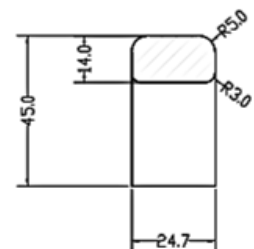

CLAYBROOK

Specification Sheet

Grab Bar
J89301

253 x 24.7 x 45 mm (10 x 0.97 x 1.77 ")

Can be attached to the top edge / side of a bath

Product Code	Description	Available Colours
J89301	Grab Bar	Chrome plated