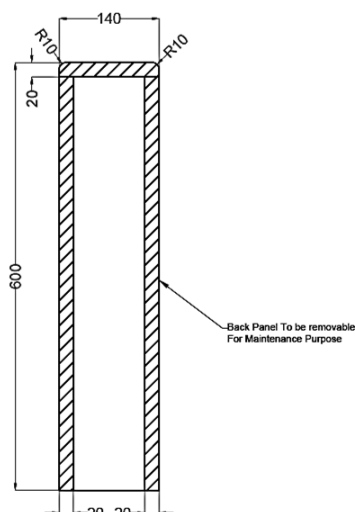

CLAYBROOK

Specification Sheet

3 Holes Mixer Stand  
J89102

340 x 140 x 600 mm ( 13 x 5.51 x 23.6 ")

Product Code	Description	Available Colours		
		Dover White (DW)	Mist (MI)	Pearl (PE)
J89102	3 Holes Mixer Stand	Dune (DU)	Sahara (HA)	Bahia (HB)
		Sable (SA)	Night Sky (NS)	Fog (FG)
		Studio (ST)	Taupe (TA)	Armory Grey (AG)

\* All measurements are subject to change and variation