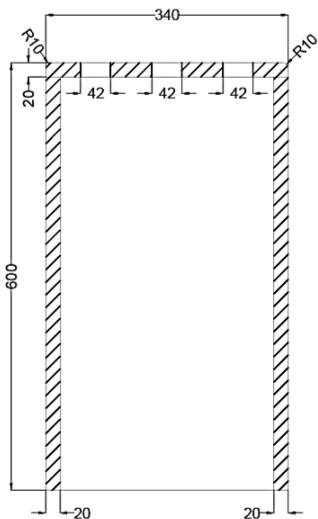

CLAYBROOK

Specification Sheet

3 Holes Mixer Stand  
J89102

340 x 140 x 600 mm ( 13 x 5.51 x 23.6 ")

Product Code	Description	Available Colours		
		Dover White (DW)	Mist (MI)	Pearl (PE)
J89102	3 Holes Mixer Stand	Dune (DU)	Sahara (HA)	Bahia (HB)
		Sable (SA)	Night Sky (NS)	Fog (FG)
		Studio (ST)	Taupe (TA)	Armory Grey (AG)

\* All measurements are subject to change and variation