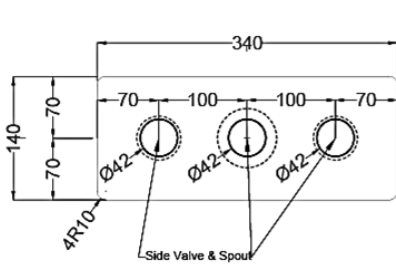

CLAYBROOK

Specification Sheet

3 Holes Mixer Stand  
J89102

340 x 140 x 600 mm ( 13 x 5.51 x 23.6 ")

Product Code	Description	Available Colours		
		Dover White (DW)	Mist (MI)	Pearl (PE)
J89102	3 Holes Mixer Stand	Dune (DU)	Sahara (HA)	Bahia (HB)
		Sable (SA)	Night Sky (NS)	Fog (FG)
		Studio (ST)	Taupe (TA)	Armory Grey (AG)

\* All measurements are subject to change and variation