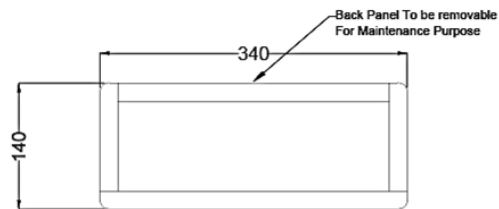

CLAYBROOK

Specification Sheet

3 Holes Mixer Stand  
J89102

340 x 140 x 600 mm ( 13 x 5.51 x 23.6 ")

Product Code	Description	Available Colours		
		Dover White (DW)	Mist (MI)	Pearl (PE)
J89102	3 Holes Mixer Stand	Dune (DU)	Sahara (HA)	Bahia (HB)
		Sable (SA)	Night Sky (NS)	Fog (FG)
		Studio (ST)	Taupe (TA)	Armory Grey (AG)